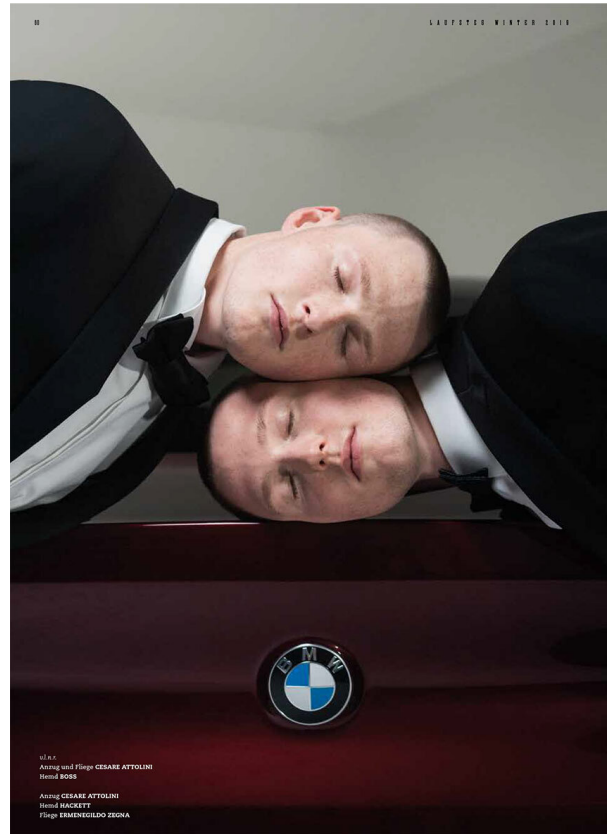

## CHRISTOPHER RO. 20 PLUS

HEIGHT 188 cm BUST/WAIST/HIPS 94/76/92 cm EYES blue grey HAIR dark blonde SHOES 45 LOCATION Berlin DE

## CHRISTOPHER RO. 20 PLUS

HEIGHT 188 cm BUST/WAIST/HIPS 94/76/92 cm EYES blue grey HAIR dark blonde SHOES 45 LOCATION Berlin DE

Powerful Visions, Touching Moments, Modern Taste