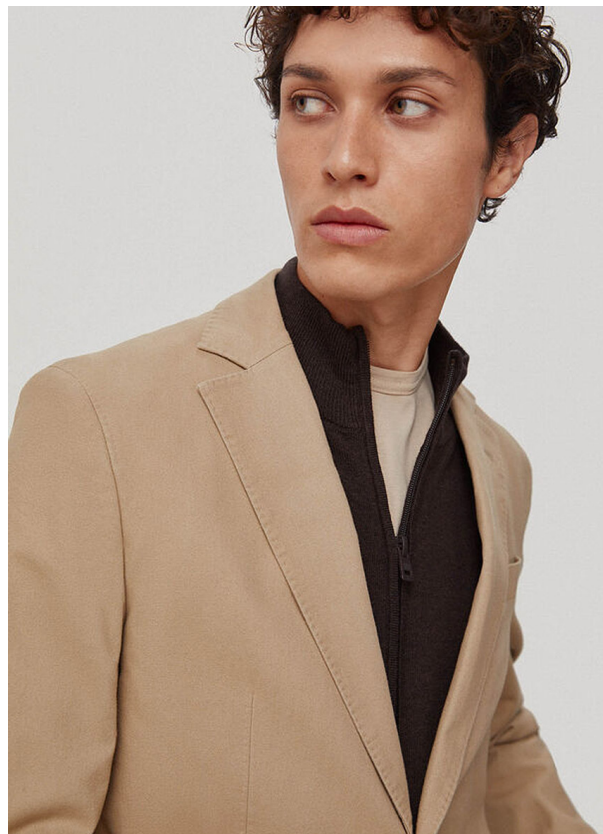

SCOUT

MODEL • AGENCY

CHRISTOPHER B. ^{MAIN}

HEIGHT 182 cm BUST/WAIST/HIPS 89/74/94 cm EYES green HAIR light brown SHOES 43 LOCATION Mexico City

Celebriamo il tuo
Chleiderchäschtli.
Il tuo guardaroba.
Il tuo stile. 🍊

10 anni di Zalando Svizzera.

SCOUT

MODEL • AGENCY

CHRISTOPHER B. ^{MAIN}

HEIGHT 182 cm BUST/WAIST/HIPS 89/74/94 cm EYES green HAIR light brown SHOES 43 LOCATION Mexico City

SCOUT

MODEL • AGENCY

CHRISTOPHER B. MAIN

HEIGHT 182 cm BUST/WAIST/HIPS 89/74/94 cm EYES green HAIR light brown SHOES 43 LOCATION Mexico City

SCOUT

MODEL • AGENCY

CHRISTOPHER B. MAIN

HEIGHT 182 cm BUST/WAIST/HIPS 89/74/94 cm EYES green HAIR light brown SHOES 43 LOCATION Mexico City