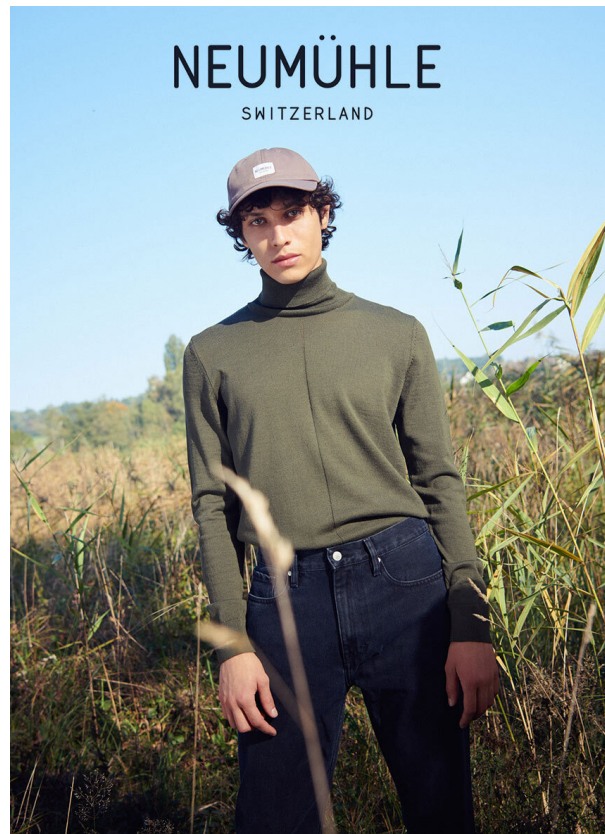

SCOUT

MODEL • AGENCY

CHRISTOPHER B. ^{MAIN}

HEIGHT 182 cm BUST/WAIST/HIPS 89/74/94 cm EYES green HAIR light brown SHOES 43 LOCATION Mexico City

Celebriamo il tuo
Chleiderchäschtli.
Il tuo guardaroba.
Il tuo stile. 🍊

10 anni di Zalando Svizzera.

SCOUT

MODEL • AGENCY

CHRISTOPHER B. ^{MAIN}

HEIGHT 182 cm BUST/WAIST/HIPS 89/74/94 cm EYES green HAIR light brown SHOES 43 LOCATION Mexico City

SCOUT

MODEL • AGENCY

CHRISTOPHER B. MAIN

HEIGHT 182 cm BUST/WAIST/HIPS 89/74/94 cm EYES green HAIR light brown SHOES 43 LOCATION Mexico City

SCOUT

MODEL • AGENCY

CHRISTOPHER B. MAIN

HEIGHT 182 cm BUST/WAIST/HIPS 89/74/94 cm EYES green HAIR light brown SHOES 43 LOCATION Mexico City