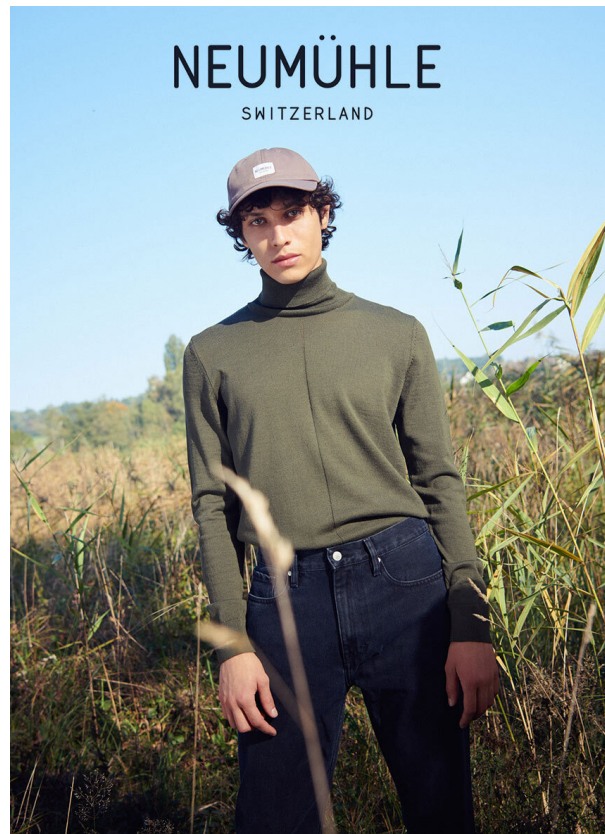

SCOUT

MODEL • AGENCY

CHRISTOPHER B. MAIN

HEIGHT 182 cm BUST/WAIST/HIPS 89/74/94 cm EYES green HAIR light brown SHOES 43 LOCATION Mexico City

SCOUT

MODEL • AGENCY

CHRISTOPHER B. ^{MAIN}

HEIGHT 182 cm BUST/WAIST/HIPS 89/74/94 cm EYES green HAIR light brown SHOES 43 LOCATION Mexico City

SCOUT

MODEL • AGENCY

CHRISTOPHER B. MAIN

HEIGHT 182 cm BUST/WAIST/HIPS 89/74/94 cm EYES green HAIR light brown SHOES 43 LOCATION Mexico City

SCOUT

MODEL • AGENCY

CHRISTOPHER B. MAIN

HEIGHT 182 cm BUST/WAIST/HIPS 89/74/94 cm EYES green HAIR light brown SHOES 43 LOCATION Mexico City