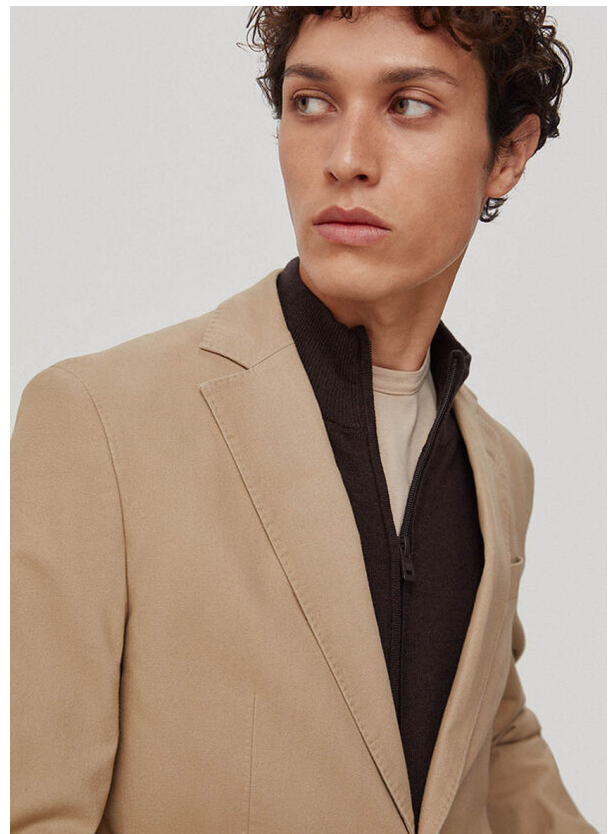

SCOUT

MODEL • AGENCY

CHRISTOPHER B. MAIN

HEIGHT 182 cm BUST/WAIST/HIPS 89/74/94 cm EYES green HAIR light brown SHOES 43 LOCATION Mexico City

SCOUT

MODEL • AGENCY

CHRISTOPHER B. ^{MAIN}

HEIGHT 182 cm BUST/WAIST/HIPS 89/74/94 cm EYES green HAIR light brown SHOES 43 LOCATION Mexico City

SCOUT

MODEL • AGENCY

CHRISTOPHER B. MAIN

HEIGHT 182 cm BUST/WAIST/HIPS 89/74/94 cm EYES green HAIR light brown SHOES 43 LOCATION Mexico City

SCOUT

MODEL • AGENCY

CHRISTOPHER B. MAIN

HEIGHT 182 cm BUST/WAIST/HIPS 89/74/94 cm EYES green HAIR light brown SHOES 43 LOCATION Mexico City