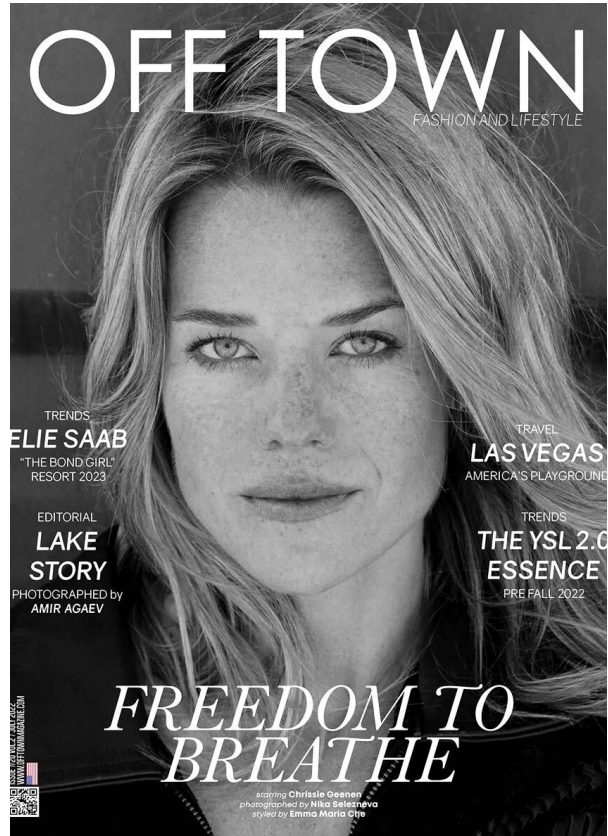

SCOUT

MODEL • AGENCY

CHRISTINE G. ^{30 PLUS}

HEIGHT 170 cm BUST/WAIST/HIPS 84/60/87 cm EYES blue HAIR blonde SHOES 37 LOCATION Amsterdam NL

SCOUT

MODEL • AGENCY

CHRISTINE G. 30 PLUS

HEIGHT 170 cm BUST/WAIST/HIPS 84/60/87 cm EYES blue HAIR blonde SHOES 37 LOCATION Amsterdam NL

SCOUT

MODEL ● AGENCY

CHRISTINE G. 30 PLUS

HEIGHT 170 cm BUST/WAIST/HIPS 84/60/87 cm EYES blue HAIR blonde SHOES 37 LOCATION Amsterdam NL

SCOUT

MODEL • AGENCY

CHRISTINE G. 30 PLUS

HEIGHT 170 cm BUST/WAIST/HIPS 84/60/87 cm EYES blue HAIR blonde SHOES 37 LOCATION Amsterdam NL