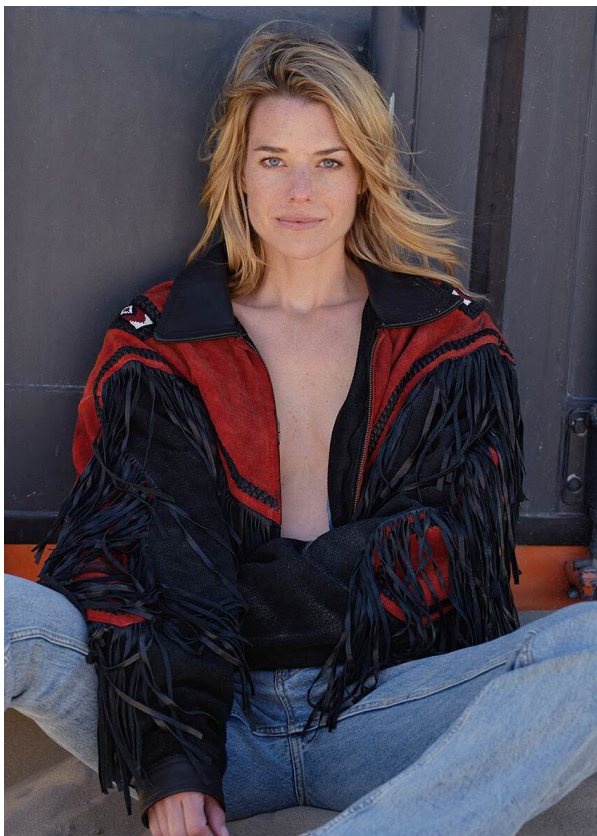

SCOUT

MODEL • AGENCY

CHRISTINE G. ^{30 PLUS}

HEIGHT 170 cm BUST/WAIST/HIPS 84/60/87 cm EYES blue HAIR blonde SHOES 37 LOCATION Amsterdam NL

SCOUT

MODEL • AGENCY

CHRISTINE G. 30 PLUS

HEIGHT 170 cm BUST/WAIST/HIPS 84/60/87 cm EYES blue HAIR blonde SHOES 37 LOCATION Amsterdam NL

SCOUT

MODEL ● AGENCY

CHRISTINE G. 30 PLUS

HEIGHT 170 cm BUST/WAIST/HIPS 84/60/87 cm EYES blue HAIR blonde SHOES 37 LOCATION Amsterdam NL

SCOUT

MODEL • AGENCY

CHRISTINE G. 30 PLUS

HEIGHT 170 cm BUST/WAIST/HIPS 84/60/87 cm EYES blue HAIR blonde SHOES 37 LOCATION Amsterdam NL