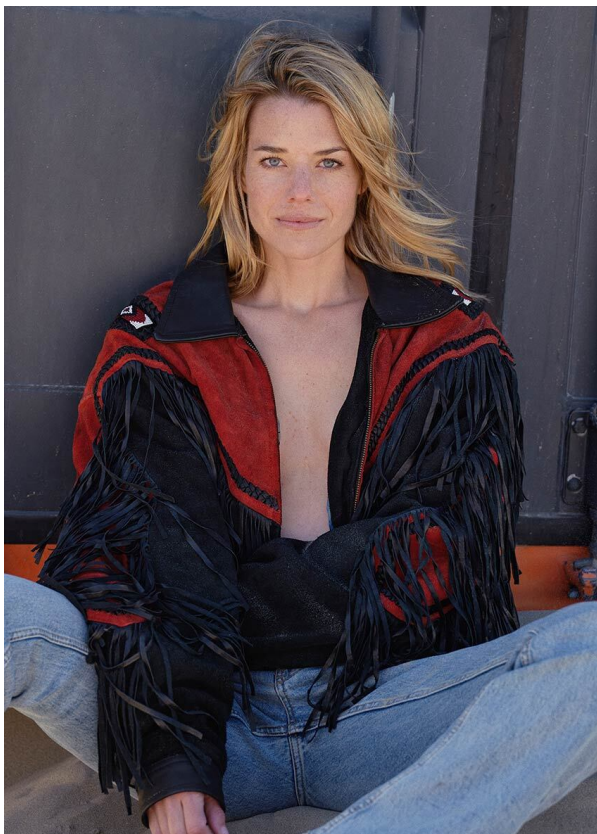

SCOUT

MODEL • AGENCY

CHRISTINE G. 30 PLUS

HEIGHT 170 cm BUST/WAIST/HIPS 84/60/87 cm EYES blue HAIR blonde SHOES 37 LOCATION Amsterdam NL