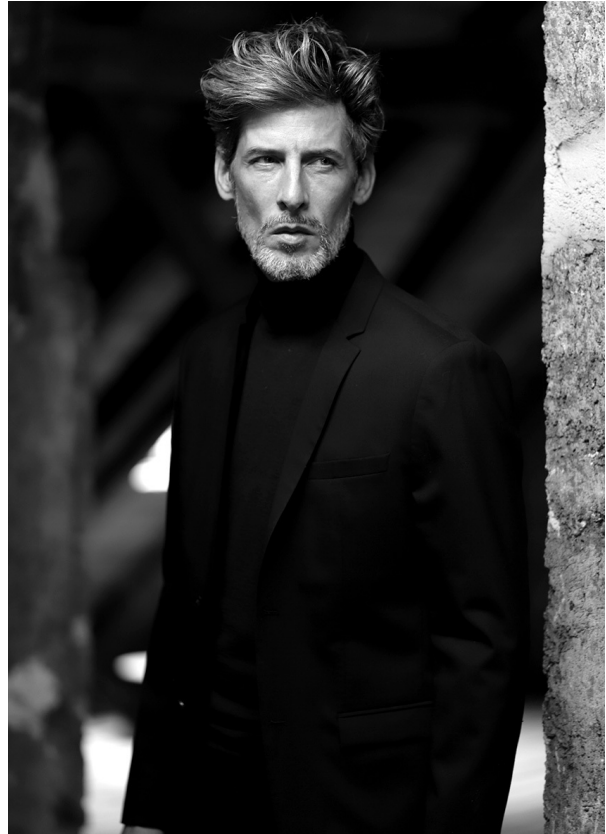

SCOUT

MODEL • AGENCY

CHRISTIAN BÜ. 40 PLUS

HEIGHT 185 cm BUST/WAIST/HIPS 100/83/98 cm EYES blue HAIR dark brown SHOES 44 LOCATION München DE

SCOUT

MODEL • AGENCY

CHRISTIAN BÜ. 40 PLUS

HEIGHT 185 cm BUST/WAIST/HIPS 100/83/98 cm EYES blue HAIR dark brown SHOES 44 LOCATION München DE