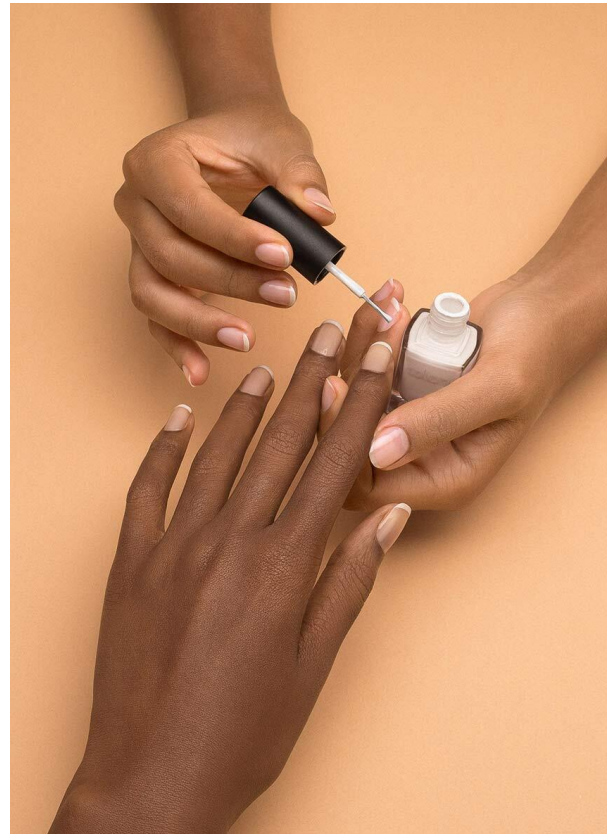

SCOUT

MODEL • AGENCY

CHRISTA N. HANDS

HEIGHT 173 cm BUST/WAIST/HIPS 87/61/91 cm SIZE 36 EYES black HAIR black SHOES 39.5 LOCATION Paris FR

COFFEES TAILORED TO YOU.

Your team is diverse, composed of different personalities.
Nespresso Professional provides a range of coffee for each of ones.
Your employees are never better than when they are themselves.

NESPRESSO
PROFESSIONAL