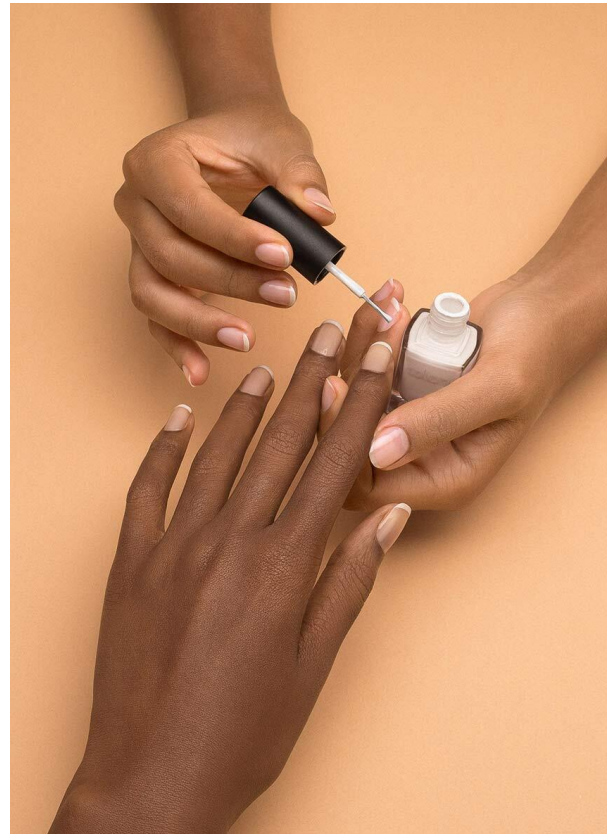

SCOUT

MODEL • AGENCY

CHRISTA N. HANDS

HEIGHT 173 cm BUST/WAIST/HIPS 87/61/91 cm SIZE 36 EYES black HAIR black SHOES 39.5 LOCATION Paris FR

COFFEES TAILORED TO YOU.

Your team is diverse, composed of different personalities.
Nespresso Professional provides a range of coffee for each of ones.
Your employees are never better than when they are themselves.

NESPRESSO.
PROFESSIONAL