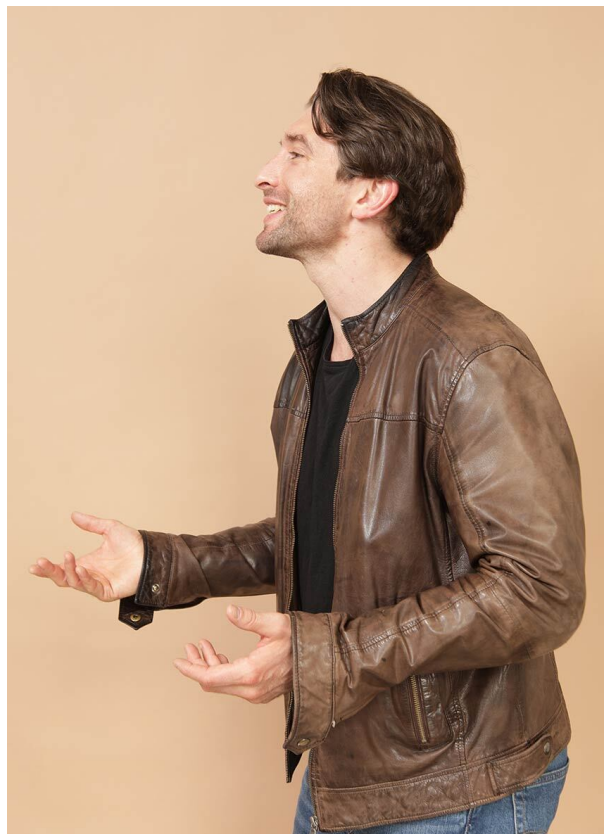

# SCOUT

MODEL • AGENCY

**CHRIS K.** 30 PLUS

HEIGHT 184 cm BUST/WAIST/HIPS 102/88/106 cm EYES blue HAIR brown SHOES 44 LOCATION Zürich CH

# SCOUT

MODEL ● AGENCY

**CHRIS K.** 30 PLUS

HEIGHT 184 cm BUST/WAIST/HIPS 102/88/106 cm EYES blue HAIR brown SHOES 44 LOCATION Zürich CH