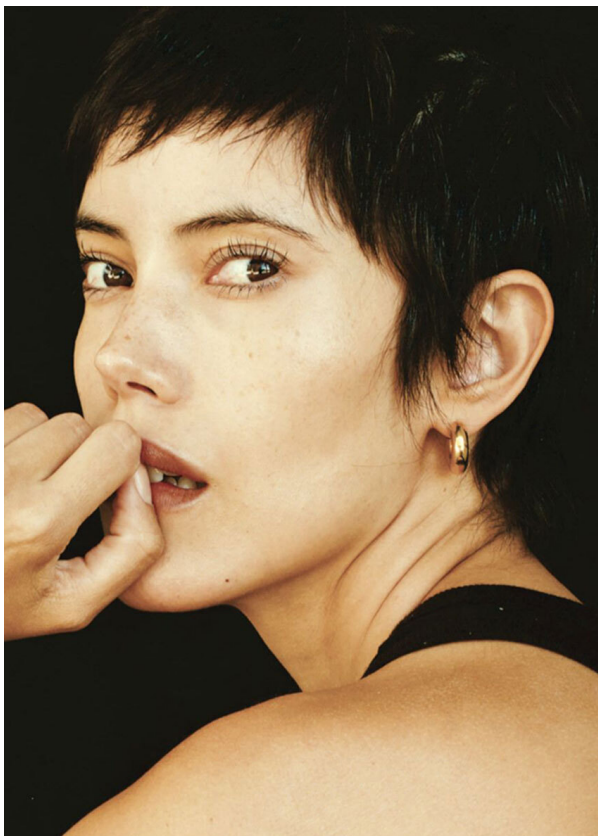

# SCOUT

MODEL • AGENCY

**CHLOE H.** MAIN

HEIGHT 174 cm BUST/WAIST/HIPS 78/60/87 cm EYES brown HAIR dark brown SHOES 38 LOCATION Paris

# SCOUT

MODEL ● AGENCY

CHLOE H. MAIN

HEIGHT 174 cm BUST/WAIST/HIPS 78/60/87 cm EYES brown HAIR dark brown SHOES 38 LOCATION Paris