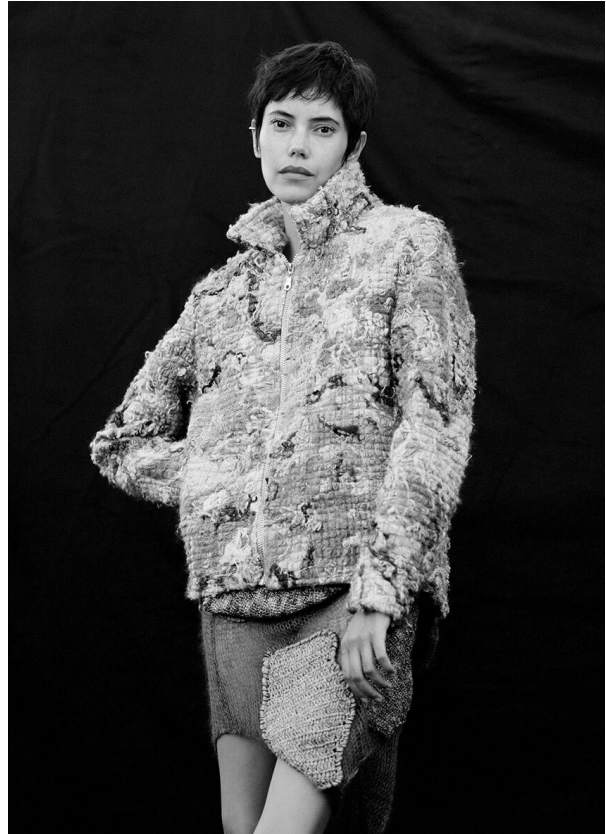

# SCOUT

MODEL • AGENCY

**CHLOE H.** MAIN

HEIGHT 174 cm BUST/WAIST/HIPS 78/60/87 cm EYES brown HAIR dark brown SHOES 38 LOCATION Paris

# SCOUT

MODEL ● AGENCY

CHLOE H. MAIN

HEIGHT 174 cm BUST/WAIST/HIPS 78/60/87 cm EYES brown HAIR dark brown SHOES 38 LOCATION Paris