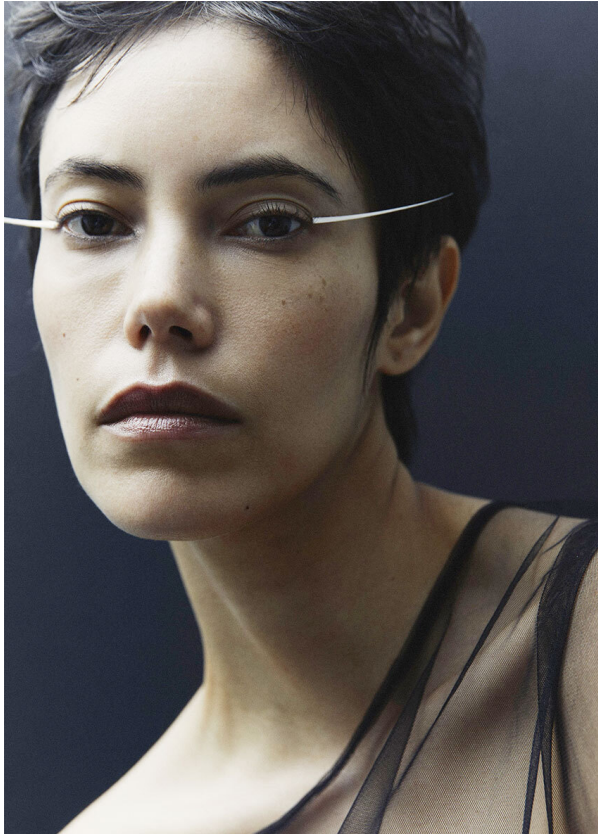

# SCOUT

MODEL • AGENCY

**CHLOE H.** MAIN

HEIGHT 174 cm BUST/WAIST/HIPS 78/60/87 cm EYES brown HAIR dark brown SHOES 38 LOCATION Paris

# SCOUT

MODEL ● AGENCY

CHLOE H. MAIN

HEIGHT 174 cm BUST/WAIST/HIPS 78/60/87 cm EYES brown HAIR dark brown SHOES 38 LOCATION Paris