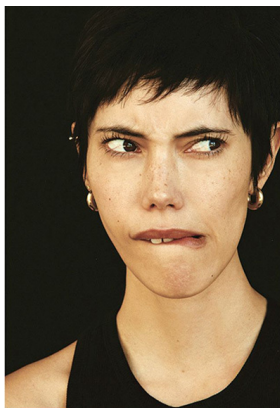

# SCOUT

MODEL • AGENCY

**CHLOE H.** MAIN

HEIGHT 174 cm BUST/WAIST/HIPS 78/60/87 cm EYES brown HAIR dark brown SHOES 38 LOCATION Paris

# SCOUT

MODEL ● AGENCY

CHLOE H. MAIN

HEIGHT 174 cm BUST/WAIST/HIPS 78/60/87 cm EYES brown HAIR dark brown SHOES 38 LOCATION Paris