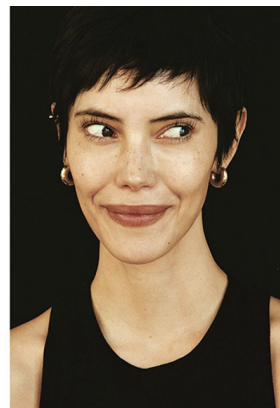

# SCOUT

MODEL • AGENCY

**CHLOE H.** MAIN

HEIGHT 174 cm BUST/WAIST/HIPS 78/60/87 cm EYES brown HAIR dark brown SHOES 38 LOCATION Paris

# SCOUT

MODEL ● AGENCY

CHLOE H. MAIN

HEIGHT 174 cm BUST/WAIST/HIPS 78/60/87 cm EYES brown HAIR dark brown SHOES 38 LOCATION Paris