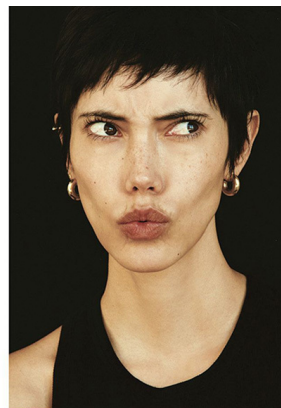

# SCOUT

MODEL • AGENCY

**CHLOE H.** MAIN

HEIGHT 174 cm BUST/WAIST/HIPS 78/60/87 cm EYES brown HAIR dark brown SHOES 38 LOCATION Paris

# SCOUT

MODEL ● AGENCY

CHLOE H. MAIN

HEIGHT 174 cm BUST/WAIST/HIPS 78/60/87 cm EYES brown HAIR dark brown SHOES 38 LOCATION Paris