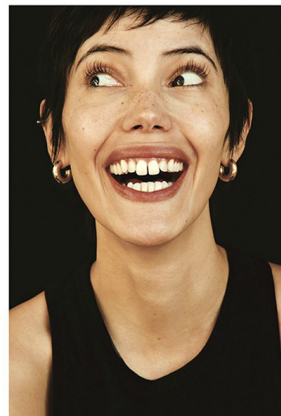

# SCOUT

MODEL • AGENCY

**CHLOE H.** MAIN

HEIGHT 174 cm BUST/WAIST/HIPS 78/60/87 cm EYES brown HAIR dark brown SHOES 38 LOCATION Paris

# SCOUT

MODEL ● AGENCY

CHLOE H. MAIN

HEIGHT 174 cm BUST/WAIST/HIPS 78/60/87 cm EYES brown HAIR dark brown SHOES 38 LOCATION Paris