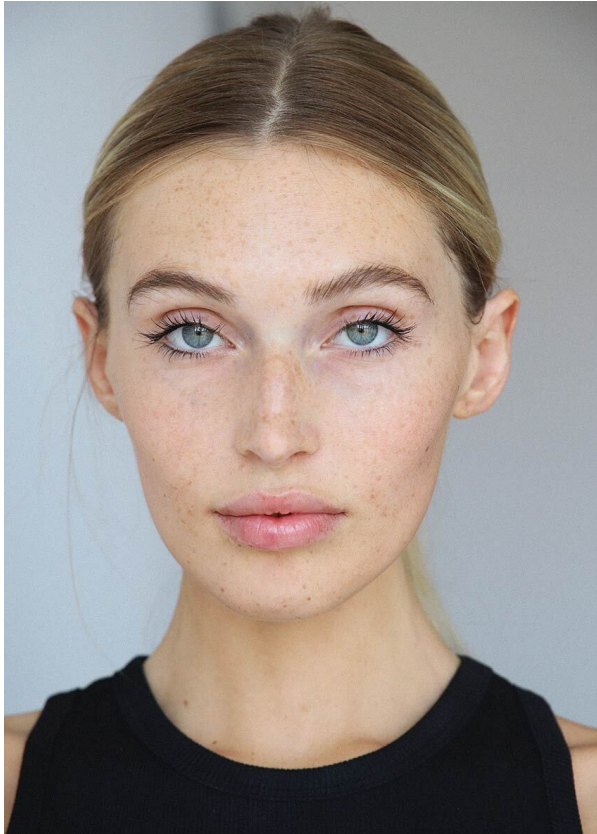

SCOUT

MODEL • AGENCY

CHELSEA M. INTERNATIONAL

HEIGHT 180 cm BUST/WAIST/HIPS 79/61/93 cm EYES blue HAIR blonde SHOES 41 LOCATION London UK

SCOUT

MODEL • AGENCY

CHELSEA M. INTERNATIONAL

HEIGHT 180 cm BUST/WAIST/HIPS 79/61/93 cm EYES blue HAIR blonde SHOES 41 LOCATION London UK