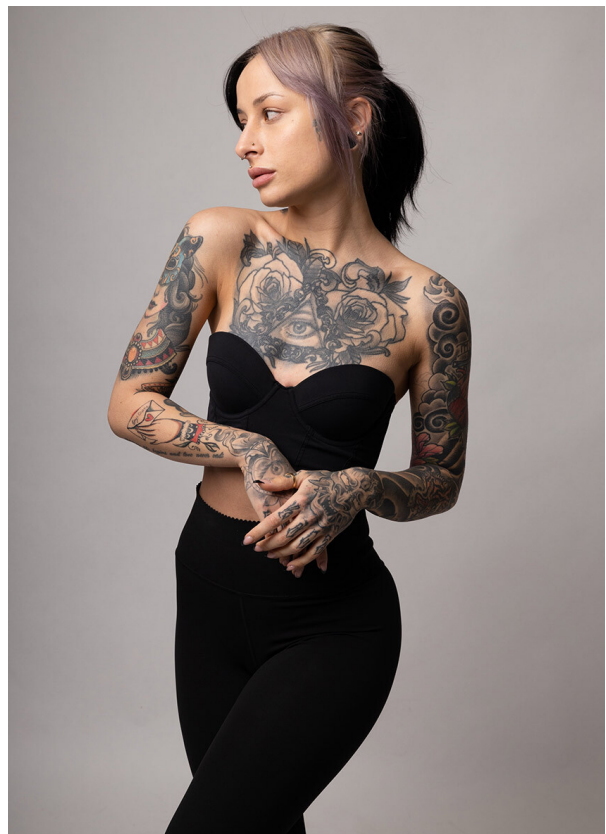

SCOUT

MODEL ● AGENCY

CHANEL B. 20 PLUS

HEIGHT 161 cm BUST/WAIST/HIPS 81/61/89 cm EYES green brown HAIR black SHOES 38 LOCATION Lachen CH

SCOUT

MODEL ● AGENCY

CHANEL B. 20 PLUS

HEIGHT 161 cm BUST/WAIST/HIPS 81/61/89 cm EYES green brown HAIR black SHOES 38 LOCATION Lachen CH

SCOUT

CHANEL B. 20 PLUS

MODEL ● AGENCY

HEIGHT 161 cm BUST/WAIST/HIPS 81/61/89 cm EYES green brown HAIR black SHOES 38 LOCATION Lachen CH