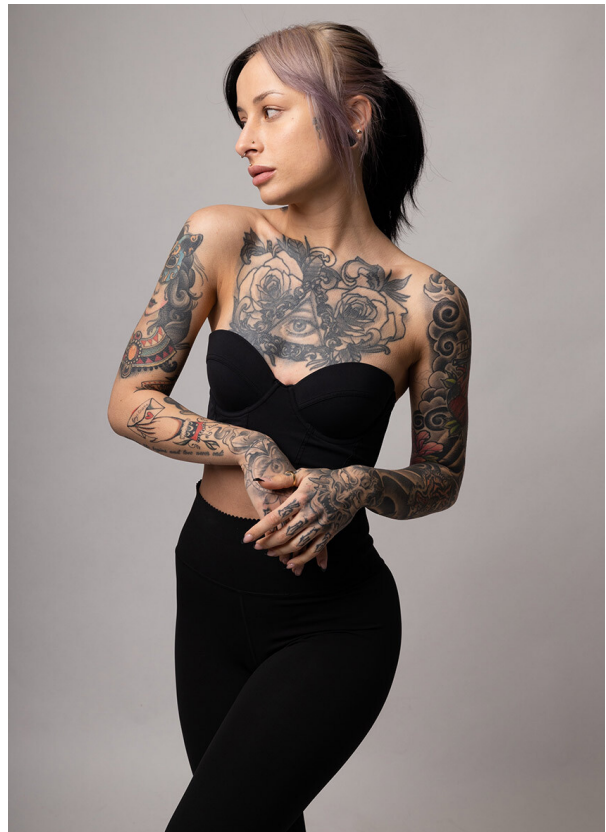

SCOUT

MODEL ● AGENCY

CHANEL B. 20 PLUS

HEIGHT 161 cm BUST/WAIST/HIPS 81/61/89 cm EYES green brown HAIR black SHOES 38 LOCATION Lachen CH

SCOUT

MODEL ● AGENCY

CHANEL B. 20 PLUS

HEIGHT 161 cm BUST/WAIST/HIPS 81/61/89 cm EYES green brown HAIR black SHOES 38 LOCATION Lachen CH

SCOUT

MODEL ● AGENCY

CHANEL B. 20 PLUS

HEIGHT 161 cm BUST/WAIST/HIPS 81/61/89 cm EYES green brown HAIR black SHOES 38 LOCATION Lachen CH