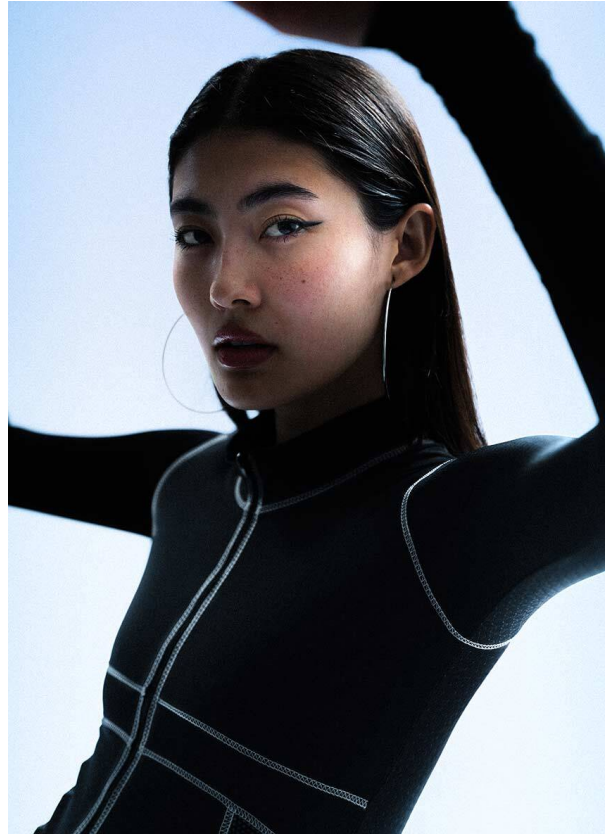

SCOUT

MODEL • AGENCY

CELIA P. IN TOWN

HEIGHT 167 cm BUST/WAIST/HIPS 79/62/92 cm EYES brown HAIR dark brown SHOES 38 LOCATION Geneva CH

SCOUT

MODEL • AGENCY

CELIA P. IN TOWN

HEIGHT 167 cm BUST/WAIST/HIPS 79/62/92 cm EYES brown HAIR dark brown SHOES 38 LOCATION Geneva CH

SCOUT

MODEL • AGENCY

CELIA P. IN TOWN

HEIGHT 167 cm BUST/WAIST/HIPS 79/62/92 cm EYES brown HAIR dark brown SHOES 38 LOCATION Geneva CH