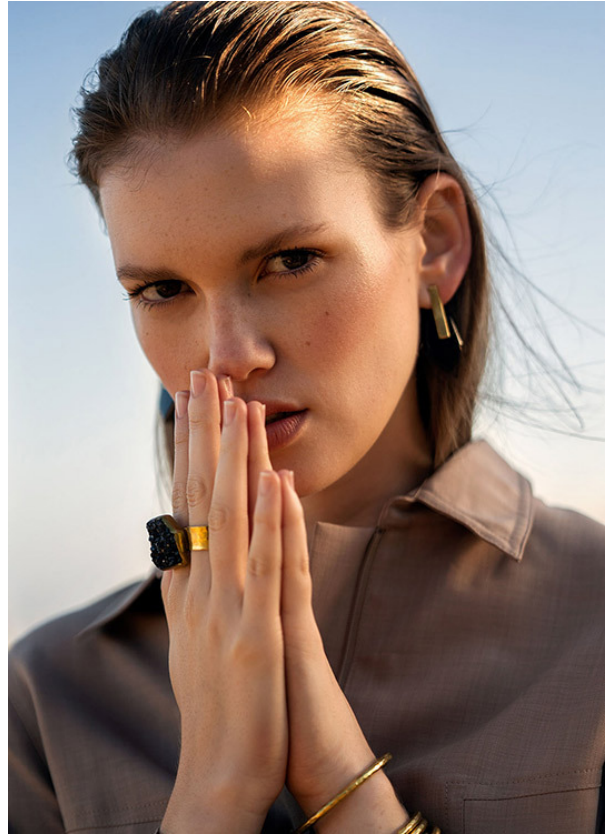

SCOUT

CATHERINE L. COMMERCIAL

MODEL • AGENCY

HEIGHT 178 cm BUST/WAIST/HIPS 79/63/94 cm EYES brown HAIR Red SHOES 41 LOCATION Berlin DE

CHAPTER

BEAUTY

POWER of PRETTY

Beauty Editor: CHUTCHANOK THAPVONG
Photographs by JULIO BARCENA

"พลังของสิ่งสวยงามคือความงาม
ธรรมดาที่ไม่ธรรมดาเลย"
Jorge Balazaretti

© 2024 Scout Model Agency. All rights reserved. Scout Model Agency is a registered trademark of Scout Model Agency. Scout Model Agency is not responsible for any damage or loss of any kind. Scout Model Agency is not responsible for any damage or loss of any kind. Scout Model Agency is not responsible for any damage or loss of any kind.