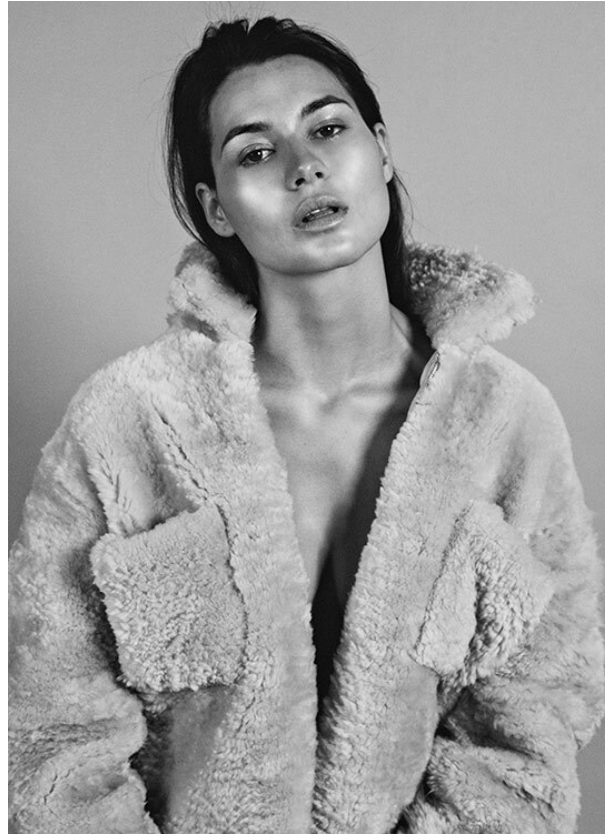

SCOUT

MODEL • AGENCY

CAROLINA J. COMMERCIAL

HEIGHT 178 cm BUST/WAIST/HIPS 85/62/88 cm EYES brown HAIR brown SHOES 40 LOCATION Columbia

SCOUT

MODEL • AGENCY

CAROLINA J. COMMERCIAL

HEIGHT 178 cm BUST/WAIST/HIPS 85/62/88 cm EYES brown HAIR brown SHOES 40 LOCATION Columbia

SCOUT

CAROLINA J. COMMERCIAL

MODEL • AGENCY

HEIGHT 178 cm BUST/WAIST/HIPS 85/62/88 cm EYES brown HAIR brown SHOES 40 LOCATION Columbia

SCOUT

CAROLINA J. COMMERCIAL

MODEL • AGENCY

HEIGHT 178 cm BUST/WAIST/HIPS 85/62/88 cm EYES brown HAIR brown SHOES 40 LOCATION Columbia

SCOUT

MODEL • AGENCY

CAROLINA J. COMMERCIAL

HEIGHT 178 cm BUST/WAIST/HIPS 85/62/88 cm EYES brown HAIR brown SHOES 40 LOCATION Columbia