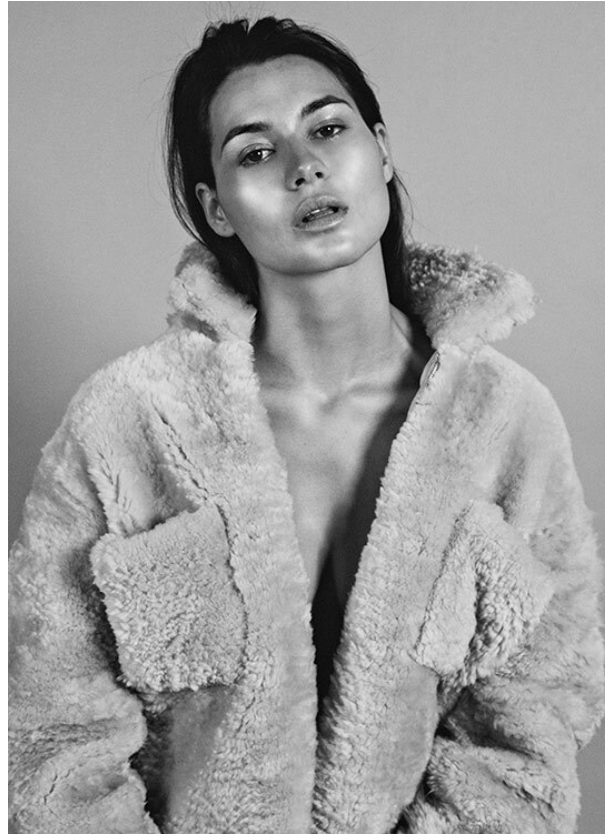

SCOUT

MODEL • AGENCY

CAROLINA J. COMMERCIAL

HEIGHT 178 cm BUST/WAIST/HIPS 85/62/88 cm EYES brown HAIR brown SHOES 40 LOCATION Columbia

SCOUT

MODEL • AGENCY

CAROLINA J. COMMERCIAL

HEIGHT 178 cm BUST/WAIST/HIPS 85/62/88 cm EYES brown HAIR brown SHOES 40 LOCATION Columbia

SCOUT

CAROLINA J. COMMERCIAL

MODEL • AGENCY

HEIGHT 178 cm BUST/WAIST/HIPS 85/62/88 cm EYES brown HAIR brown SHOES 40 LOCATION Columbia

SCOUT

CAROLINA J. COMMERCIAL

MODEL • AGENCY

HEIGHT 178 cm BUST/WAIST/HIPS 85/62/88 cm EYES brown HAIR brown SHOES 40 LOCATION Columbia