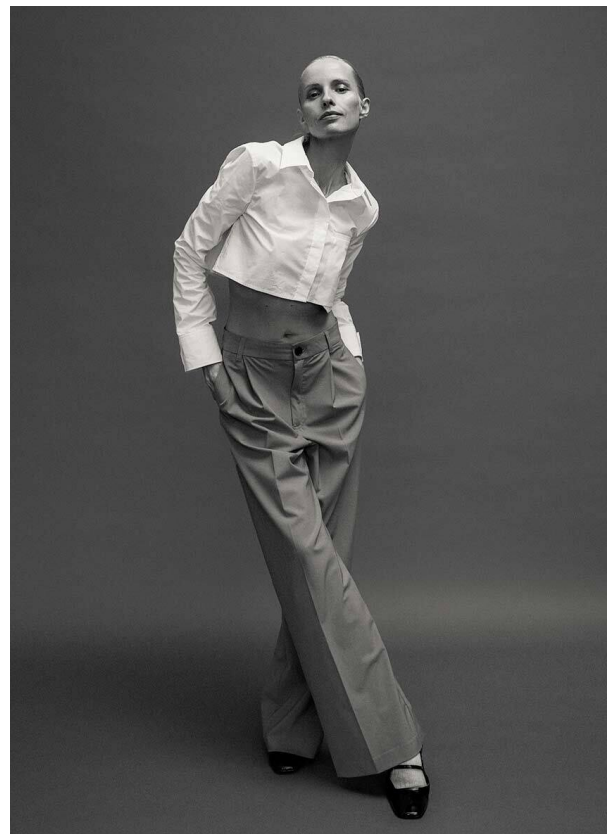

SCOUT

MODEL ● AGENCY

CAROLIN H. 40 PLUS

HEIGHT 174 cm BUST/WAIST/HIPS 85/60/88 cm EYES blue HAIR blond SHOES 39 LOCATION Berlin DE

SCOUT

MODEL • AGENCY

CAROLIN H. 40 PLUS

HEIGHT 174 cm BUST/WAIST/HIPS 85/60/88 cm EYES blue HAIR blond SHOES 39 LOCATION Berlin DE

SCOUT

MODEL • AGENCY

CAROLIN H. 40 PLUS

HEIGHT 174 cm BUST/WAIST/HIPS 85/60/88 cm EYES blue HAIR blond SHOES 39 LOCATION Berlin DE

SCOUT

MODEL • AGENCY

CAROLIN H. 40 PLUS

HEIGHT 174 cm BUST/WAIST/HIPS 85/60/88 cm EYES blue HAIR blond SHOES 39 LOCATION Berlin DE

SCOUT

MODEL ● AGENCY

CAROLIN H. 40 PLUS

HEIGHT 174 cm BUST/WAIST/HIPS 85/60/88 cm EYES blue HAIR blond SHOES 39 LOCATION Berlin DE