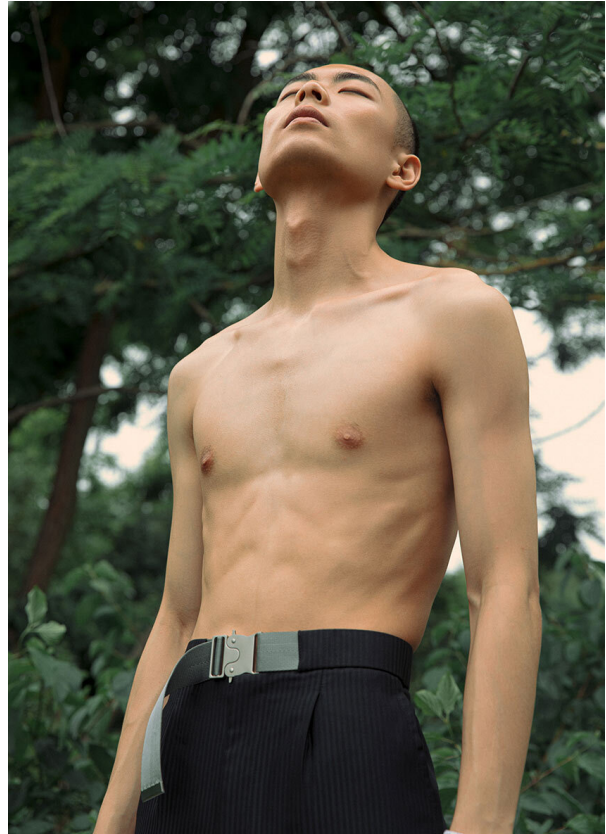

SCOUT

MODEL • AGENCY

CAO Z. MAIN

HEIGHT 186 cm BUST/WAIST/HIPS 89/67/89 cm EYES brown HAIR black SHOES 43 LOCATION Paris FR

SCOUT

MODEL • AGENCY

CAO Z. MAIN

HEIGHT 186 cm BUST/WAIST/HIPS 89/67/89 cm EYES brown HAIR black SHOES 43 LOCATION Paris FR

SCOUT

MODEL • AGENCY

CAO Z. MAIN

HEIGHT 186 cm BUST/WAIST/HIPS 89/67/89 cm EYES brown HAIR black SHOES 43 LOCATION Paris FR

GENTLE MONSTER

2022 COLLECTION #WHITESUN
ZHE WEARS LE IV1

GENTLE MONSTER

2022 COLLECTION #WHITESUN
ZHE WEARS LOFUL W2