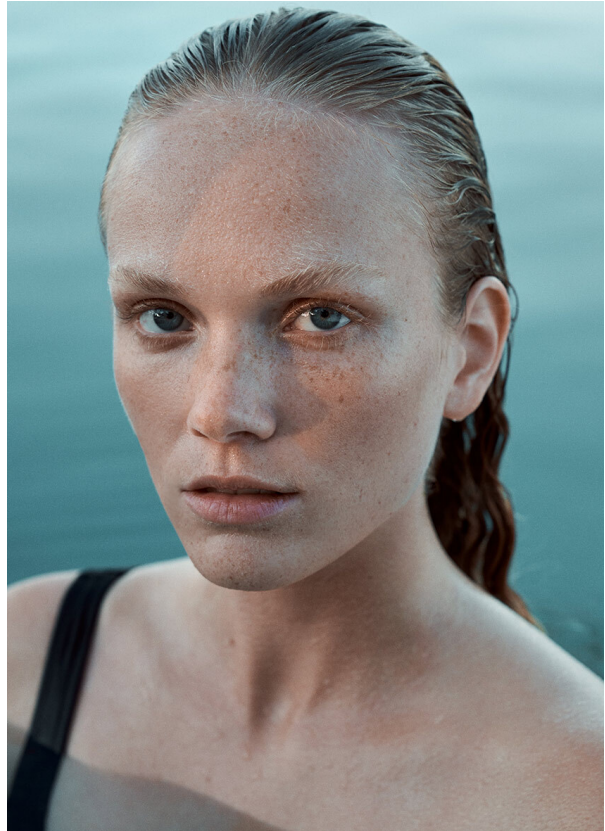

SCOUT

MODEL • AGENCY

CANDICE B. COMMERCIAL

HEIGHT 184 cm BUST/WAIST/HIPS 87/67/97 cm EYES blue HAIR blonde SHOES 40 LOCATION Cape Town SA