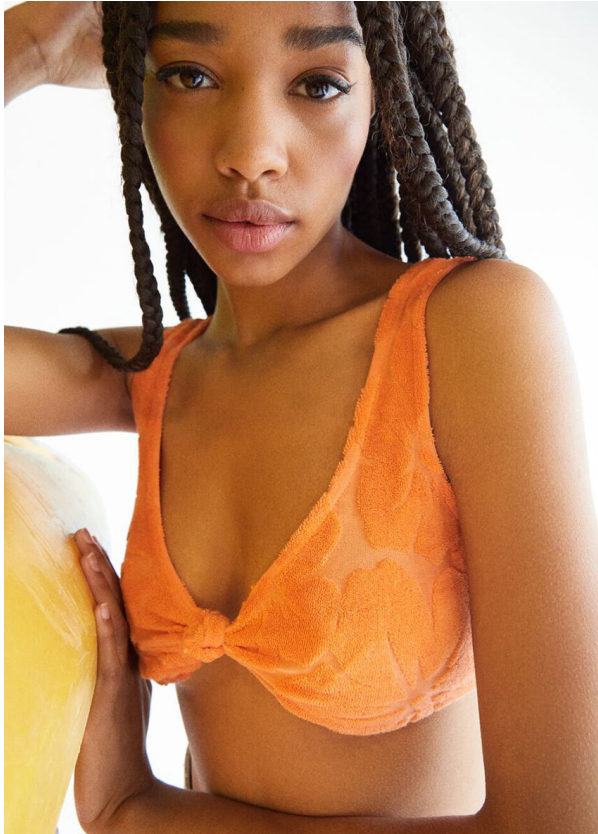

SCOUT

MODEL • AGENCY

BRANDY E. COMMERCIAL

HEIGHT 178 cm LINGERIE 85C BUST/WAIST/HIPS 85/62/90 cm EYES brown HAIR black SHOES 40.5 LOCATION Paris FR