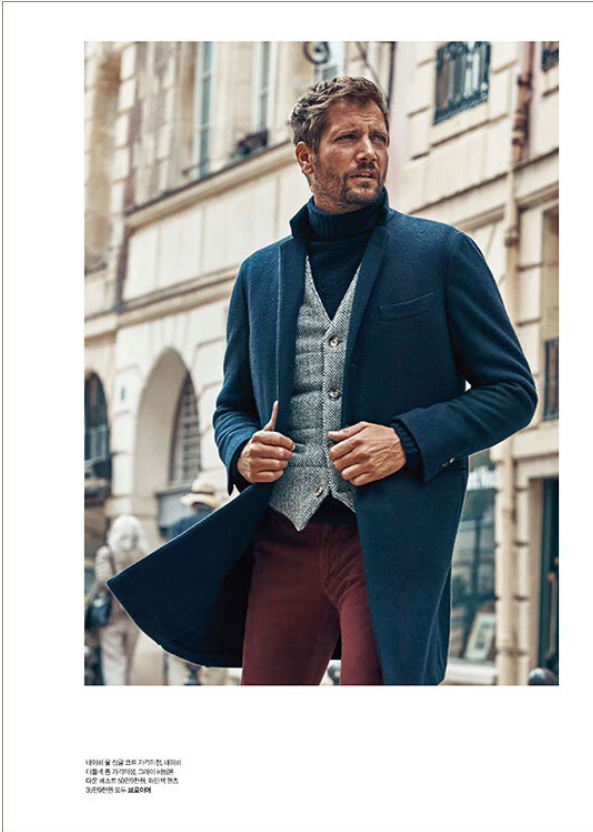

SCOUT

MODEL • AGENCY

BORIS B. 40 PLUS

HEIGHT 184 cm BUST/WAIST/HIPS 97/80/92 cm EYES blue gray HAIR l'brown SHOES 45 LOCATION Paris FR

SCOUT

MODEL • AGENCY

BORIS B. 40 PLUS

HEIGHT 184 cm BUST/WAIST/HIPS 97/80/92 cm EYES blue gray HAIR l'brown SHOES 45 LOCATION Paris FR