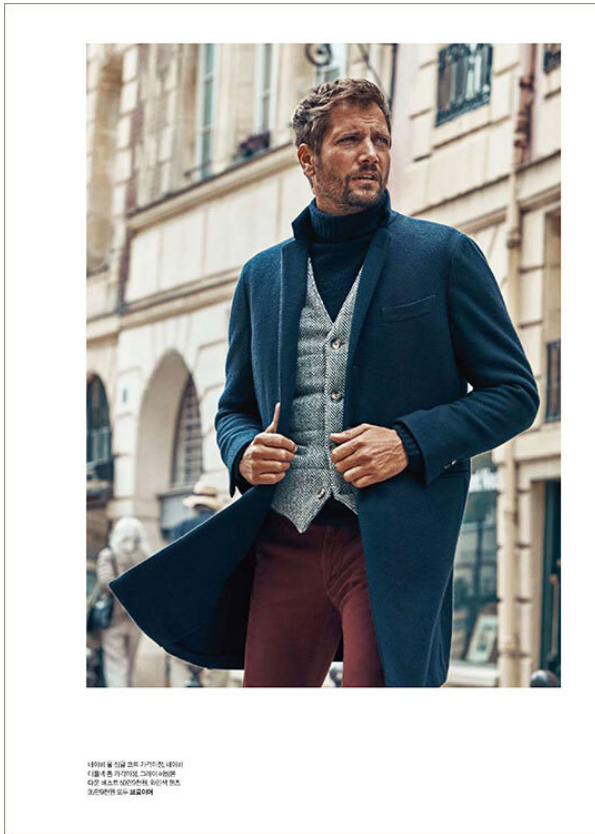

SCOUT

MODEL ● AGENCY

BORIS B. 40 PLUS

HEIGHT 184 cm BUST/WAIST/HIPS 97/80/92 cm EYES blue gray HAIR l'brown SHOES 45 LOCATION Paris FR

SCOUT

MODEL • AGENCY

BORIS B. 40 PLUS

HEIGHT 184 cm BUST/WAIST/HIPS 97/80/92 cm EYES blue gray HAIR l'brown SHOES 45 LOCATION Paris FR

SCOUT

MODEL • AGENCY

BORIS B. 40 PLUS

HEIGHT 184 cm BUST/WAIST/HIPS 97/80/92 cm EYES blue gray HAIR l'brown SHOES 45 LOCATION Paris FR

SCOUT

MODEL ● AGENCY

BORIS B. 40 PLUS

HEIGHT 184 cm BUST/WAIST/HIPS 97/80/92 cm EYES blue gray HAIR l'brown SHOES 45 LOCATION Paris FR