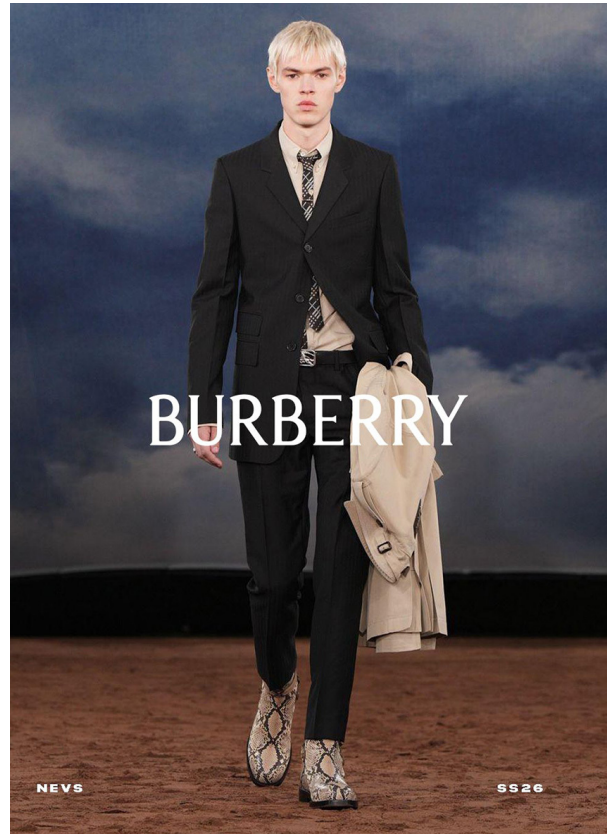

SCOUT

MODEL • AGENCY

BLAKE M. MAIN

HEIGHT 188 cm BUST/WAIST/HIPS 88/70/82 cm EYES brown HAIR blonde SHOES 43 LOCATION London

CELINE

SCOUT

MODEL • AGENCY

BLAKE M. MAIN

HEIGHT 188 cm BUST/WAIST/HIPS 88/70/82 cm EYES brown HAIR blonde SHOES 43 LOCATION London

CELINE

SCOUT

MODEL • AGENCY

BLAKE M. MAIN

HEIGHT 188 cm BUST/WAIST/HIPS 88/70/82 cm EYES brown HAIR blonde SHOES 43 LOCATION London