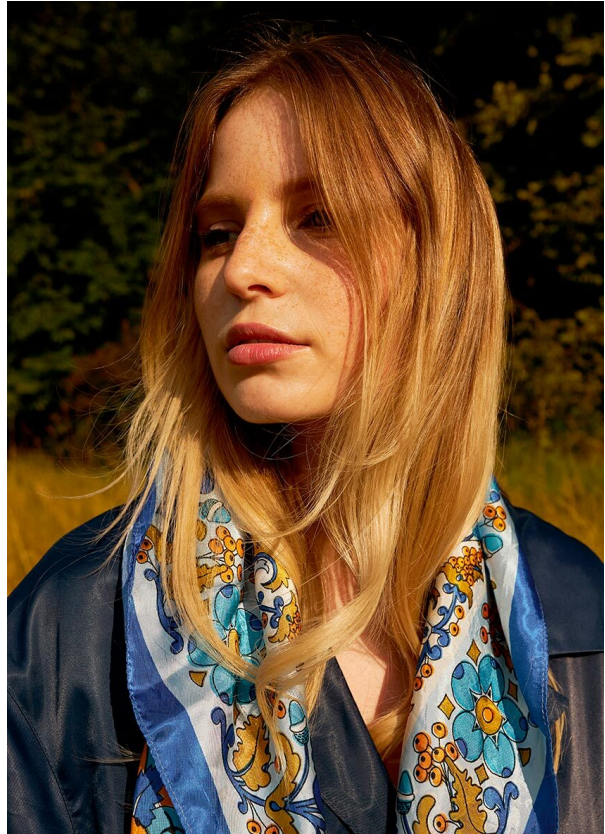

SCOUT

MODEL • AGENCY

BILLIE-JEAN H. +SIZE

HEIGHT 176 cm BUST/WAIST/HIPS 82/68/106 cm EYES green HAIR blonde SHOES 40 LOCATION Zürich CH

SCOUT

MODEL • AGENCY

BILLIE-JEAN H. +SIZE

HEIGHT 176 cm BUST/WAIST/HIPS 82/68/106 cm EYES green HAIR blonde SHOES 40 LOCATION Zürich CH