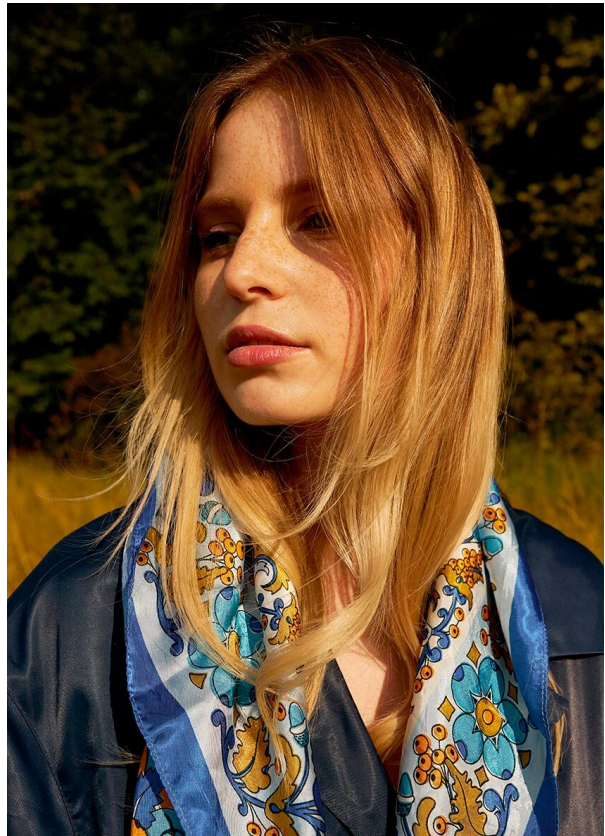

SCOUT

MODEL • AGENCY

BILLIE-JEAN H. +SIZE

HEIGHT 176 cm BUST/WAIST/HIPS 82/68/106 cm EYES green HAIR blonde SHOES 40 LOCATION Zürich CH

SCOUT

MODEL • AGENCY

BILLIE-JEAN H. ^{+SIZE}

HEIGHT 176 cm BUST/WAIST/HIPS 82/68/106 cm EYES green HAIR blonde SHOES 40 LOCATION Zürich CH

SCOUT

MODEL • AGENCY

BILLIE-JEAN H. ^{+SIZE}

HEIGHT 176 cm BUST/WAIST/HIPS 82/68/106 cm EYES green HAIR blonde SHOES 40 LOCATION Zürich CH

SCOUT

MODEL • AGENCY

BILLIE-JEAN H. ^{+SIZE}

HEIGHT 176 cm BUST/WAIST/HIPS 82/68/106 cm EYES green HAIR blonde SHOES 40 LOCATION Zürich CH