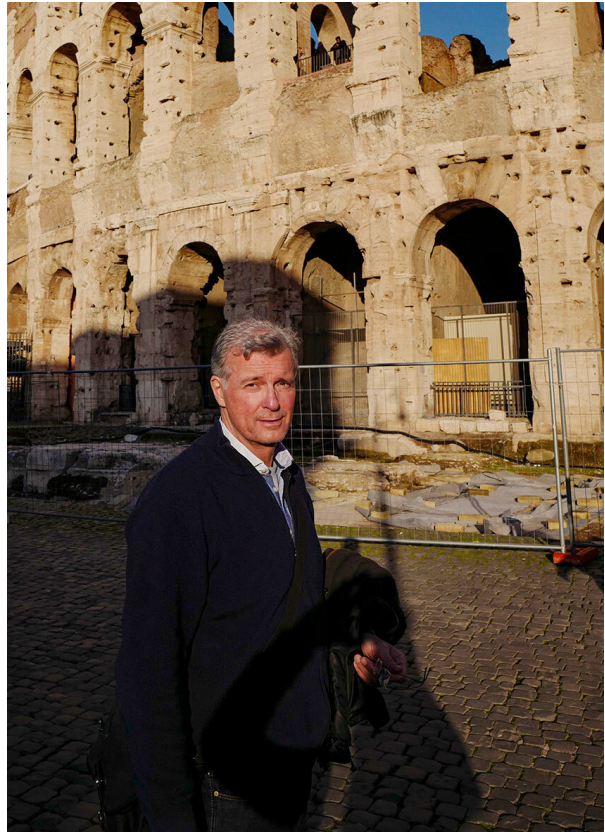

SCOUT

MODEL ● AGENCY

BERND R. SILVER

HEIGHT 187 cm BUST/WAIST/HIPS 105/90/99 cm EYES brown green HAIR brown green SHOES 44 LOCATION Salzburg
AUT

SCOUT

MODEL ● AGENCY

BERND R. SILVER

HEIGHT 187 cm BUST/WAIST/HIPS 105/90/99 cm EYES brown green HAIR brown green SHOES 44 LOCATION Salzburg
AUT