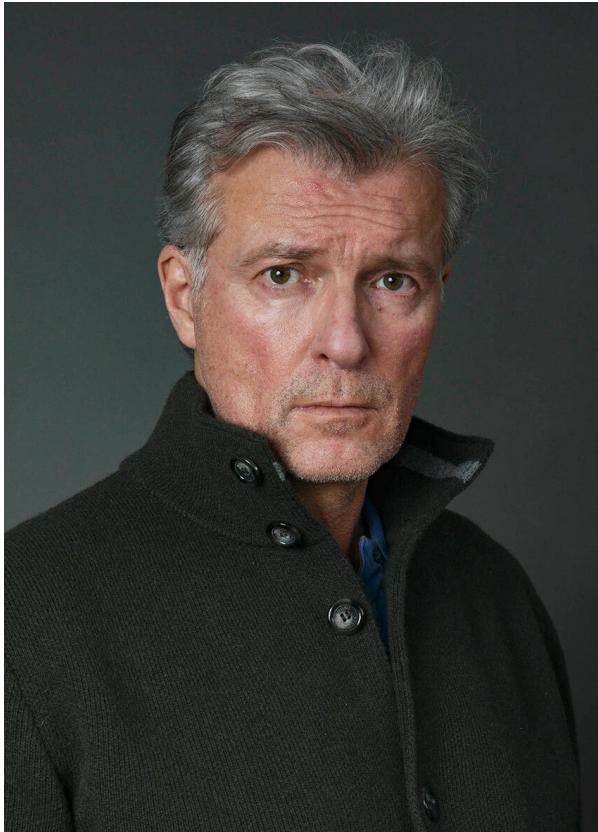

SCOUT

MODEL ● AGENCY

BERND R. SILVER

HEIGHT 187 cm BUST/WAIST/HIPS 105/90/99 cm EYES brown green HAIR brown green SHOES 44 LOCATION Salzburg
AUT

SCOUT

MODEL ● AGENCY

BERND R. SILVER

HEIGHT 187 cm BUST/WAIST/HIPS 105/90/99 cm EYES brown green HAIR brown green SHOES 44 LOCATION Salzburg
AUT