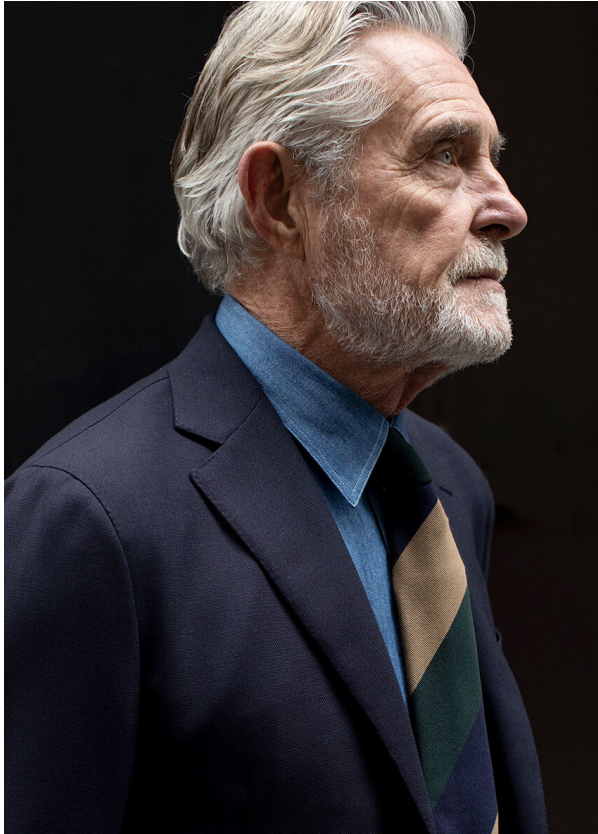

SCOUT

MODEL ● AGENCY

BERNARD F. SILVER

HEIGHT 185 cm BUST/WAIST/HIPS 104/84/102 cm EYES blue HAIR salt & pepper SHOES 42 LOCATION Bordeaux FR

SCOUT

MODEL ● AGENCY

BERNARD F. SILVER

HEIGHT 185 cm BUST/WAIST/HIPS 104/84/102 cm EYES blue HAIR salt & pepper SHOES 42 LOCATION Bordeaux FR

SCOUT

BERNARD F. SILVER

MODEL • AGENCY

HEIGHT 185 cm BUST/WAIST/HIPS 104/84/102 cm EYES blue HAIR salt & pepper SHOES 42 LOCATION Bordeaux FR

SCOUT

MODEL • AGENCY

BERNARD F. SILVER

HEIGHT 185 cm BUST/WAIST/HIPS 104/84/102 cm EYES blue HAIR salt & pepper SHOES 42 LOCATION Bordeaux FR

SCOUT

MODEL • AGENCY

BERNARD F. SILVER

HEIGHT 185 cm BUST/WAIST/HIPS 104/84/102 cm EYES blue HAIR salt & pepper SHOES 42 LOCATION Bordeaux FR

SCOUT

MODEL ● AGENCY

BERNARD F. SILVER

HEIGHT 185 cm BUST/WAIST/HIPS 104/84/102 cm EYES blue HAIR salt & pepper SHOES 42 LOCATION Bordeaux FR

SCOUT

MODEL • AGENCY

BERNARD F. SILVER

HEIGHT 185 cm BUST/WAIST/HIPS 104/84/102 cm EYES blue HAIR salt & pepper SHOES 42 LOCATION Bordeaux FR