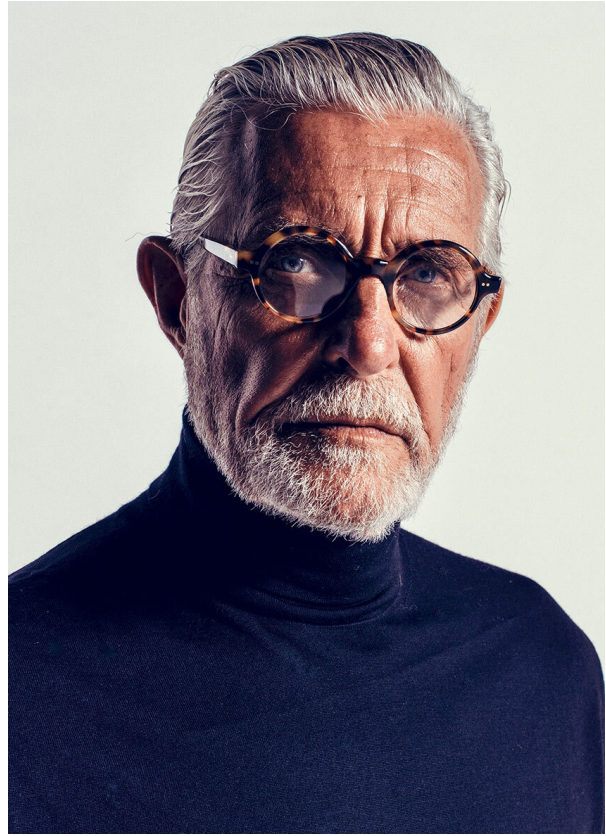

SCOUT

MODEL ● AGENCY

BERNARD F. SILVER

HEIGHT 185 cm BUST/WAIST/HIPS 104/84/102 cm EYES blue HAIR salt & pepper SHOES 42 LOCATION Bordeaux FR

SCOUT

MODEL ● AGENCY

BERNARD F. SILVER

HEIGHT 185 cm BUST/WAIST/HIPS 104/84/102 cm EYES blue HAIR salt & pepper SHOES 42 LOCATION Bordeaux FR

SCOUT

BERNARD F. SILVER

MODEL • AGENCY

HEIGHT 185 cm BUST/WAIST/HIPS 104/84/102 cm EYES blue HAIR salt & pepper SHOES 42 LOCATION Bordeaux FR

SCOUT

MODEL • AGENCY

BERNARD F. SILVER

HEIGHT 185 cm BUST/WAIST/HIPS 104/84/102 cm EYES blue HAIR salt & pepper SHOES 42 LOCATION Bordeaux FR

SCOUT

MODEL • AGENCY

BERNARD F. SILVER

HEIGHT 185 cm BUST/WAIST/HIPS 104/84/102 cm EYES blue HAIR salt & pepper SHOES 42 LOCATION Bordeaux FR

SCOUT

MODEL ● AGENCY

BERNARD F. SILVER

HEIGHT 185 cm BUST/WAIST/HIPS 104/84/102 cm EYES blue HAIR salt & pepper SHOES 42 LOCATION Bordeaux FR

SCOUT

MODEL • AGENCY

BERNARD F. SILVER

HEIGHT 185 cm BUST/WAIST/HIPS 104/84/102 cm EYES blue HAIR salt & pepper SHOES 42 LOCATION Bordeaux FR