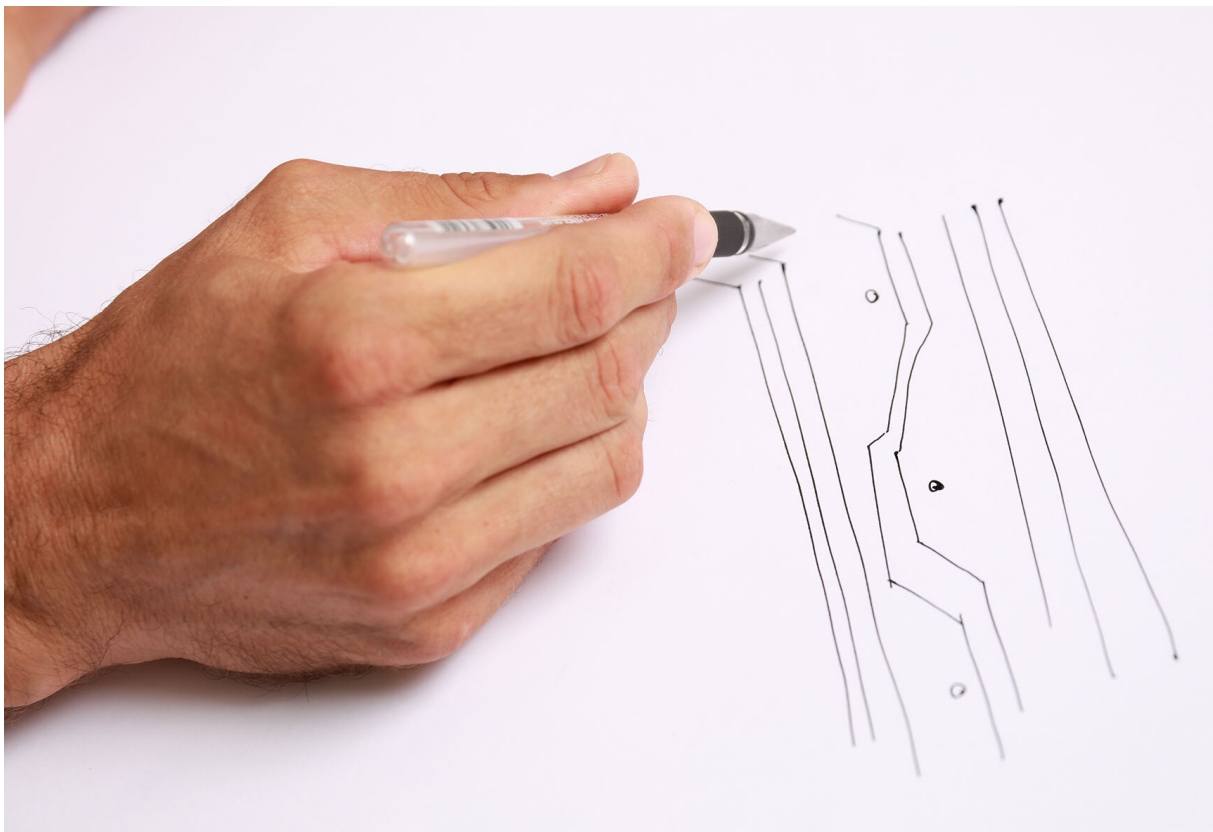

SCOUT

MODEL • AGENCY

BENNO H. HANDS

HEIGHT 192 cm BUST/WAIST/HIPS 112/105/118 cm SIZE Ring finger 65 EYES green HAIR dark brown SHOES 44
LOCATION Zürich CH

SCOUT

MODEL ● AGENCY

BENNO H. HANDS

HEIGHT 192 cm BUST/WAIST/HIPS 112/105/118 cm SIZE Ring finger 65 EYES green HAIR dark brown SHOES 44
LOCATION Zürich CH

SCOUT

MODEL • AGENCY

BENNO H. HANDS

HEIGHT 192 cm BUST/WAIST/HIPS 112/105/118 cm SIZE Ring finger 65 EYES green HAIR dark brown SHOES 44
LOCATION Zürich CH

SCOUT

MODEL • AGENCY

BENNO H. HANDS

HEIGHT 192 cm BUST/WAIST/HIPS 112/105/118 cm SIZE Ring finger 65 EYES green HAIR dark brown SHOES 44
LOCATION Zürich CH