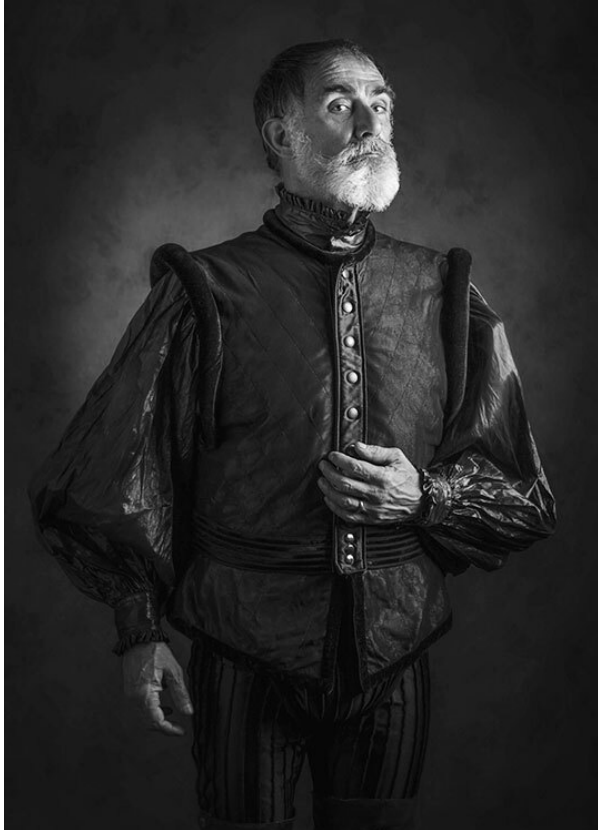

SCOUT

MODEL • AGENCY

BENJAMIN G. SILVER

HEIGHT 183 cm BUST/WAIST/HIPS 105/93/103 cm EYES blue-green-brown HAIR salt and pepper SHOES 43 LOCATION Amsterdam NL

SCOUT

BENJAMIN G. SILVER

MODEL • AGENCY

HEIGHT 183 cm BUST/WAIST/HIPS 105/93/103 cm EYES blue-green-brown HAIR salt and pepper SHOES 43 LOCATION Amsterdam NL

SCOUT

MODEL ● AGENCY

BENJAMIN G. SILVER

HEIGHT 183 cm BUST/WAIST/HIPS 105/93/103 cm EYES blue-green-brown HAIR salt and pepper SHOES 43 LOCATION Amsterdam NL

SCOUT

MODEL ● AGENCY

BENJAMIN G. SILVER

HEIGHT 183 cm BUST/WAIST/HIPS 105/93/103 cm EYES blue-green-brown HAIR salt and pepper SHOES 43 LOCATION Amsterdam NL

SCOUT

BENJAMIN G. SILVER

MODEL • AGENCY

HEIGHT 183 cm BUST/WAIST/HIPS 105/93/103 cm EYES blue-green-brown HAIR salt and pepper SHOES 43 LOCATION Amsterdam NL

SCOUT

BENJAMIN G. SILVER

MODEL • AGENCY

HEIGHT 183 cm BUST/WAIST/HIPS 105/93/103 cm EYES blue-green-brown HAIR salt and pepper SHOES 43 LOCATION Amsterdam NL