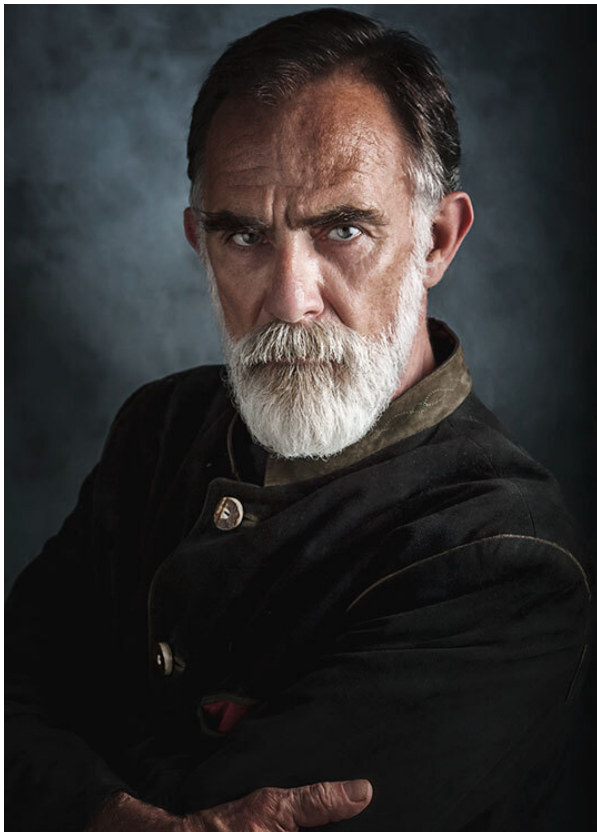

SCOUT

MODEL • AGENCY

BENJAMIN G. SILVER

HEIGHT 183 cm BUST/WAIST/HIPS 105/93/103 cm EYES blue-green-brown HAIR salt and pepper SHOES 43 LOCATION Amsterdam NL

SCOUT

BENJAMIN G. SILVER

MODEL • AGENCY

HEIGHT 183 cm BUST/WAIST/HIPS 105/93/103 cm EYES blue-green-brown HAIR salt and pepper SHOES 43 LOCATION Amsterdam NL

SCOUT

MODEL ● AGENCY

BENJAMIN G. SILVER

HEIGHT 183 cm BUST/WAIST/HIPS 105/93/103 cm EYES blue-green-brown HAIR salt and pepper SHOES 43 LOCATION Amsterdam NL

SCOUT

MODEL ● AGENCY

BENJAMIN G. SILVER

HEIGHT 183 cm BUST/WAIST/HIPS 105/93/103 cm EYES blue-green-brown HAIR salt and pepper SHOES 43 LOCATION Amsterdam NL