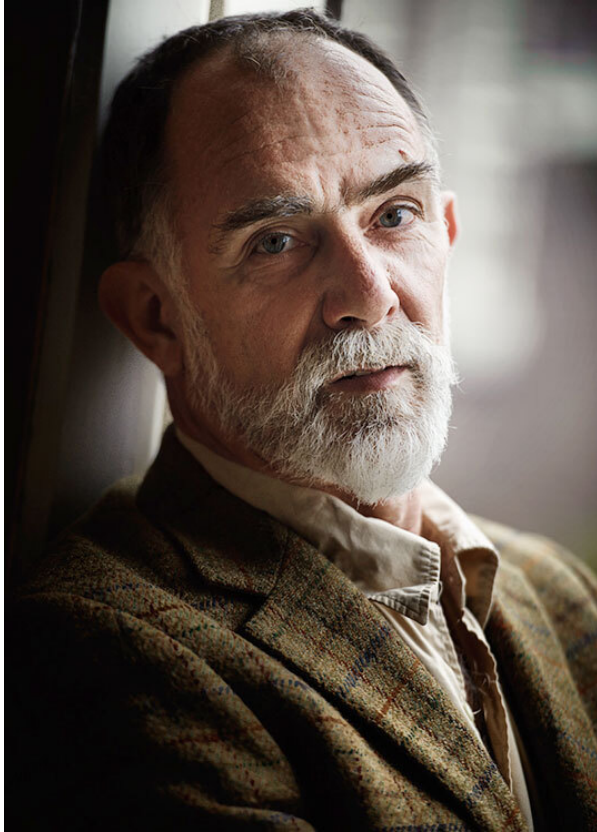

SCOUT

MODEL • AGENCY

BENJAMIN G. SILVER

HEIGHT 183 cm BUST/WAIST/HIPS 105/93/103 cm EYES blue-green-brown HAIR salt and pepper SHOES 43 LOCATION Amsterdam NL

SCOUT

BENJAMIN G. SILVER

MODEL • AGENCY

HEIGHT 183 cm BUST/WAIST/HIPS 105/93/103 cm EYES blue-green-brown HAIR salt and pepper SHOES 43 LOCATION Amsterdam NL

SCOUT

MODEL ● AGENCY

BENJAMIN G. SILVER

HEIGHT 183 cm BUST/WAIST/HIPS 105/93/103 cm EYES blue-green-brown HAIR salt and pepper SHOES 43 LOCATION Amsterdam NL

SCOUT

MODEL ● AGENCY

BENJAMIN G. SILVER

HEIGHT 183 cm BUST/WAIST/HIPS 105/93/103 cm EYES blue-green-brown HAIR salt and pepper SHOES 43 LOCATION Amsterdam NL

SCOUT

BENJAMIN G. SILVER

MODEL • AGENCY

HEIGHT 183 cm BUST/WAIST/HIPS 105/93/103 cm EYES blue-green-brown HAIR salt and pepper SHOES 43 LOCATION Amsterdam NL

SCOUT

BENJAMIN G. SILVER

MODEL • AGENCY

HEIGHT 183 cm BUST/WAIST/HIPS 105/93/103 cm EYES blue-green-brown HAIR salt and pepper SHOES 43 LOCATION Amsterdam NL