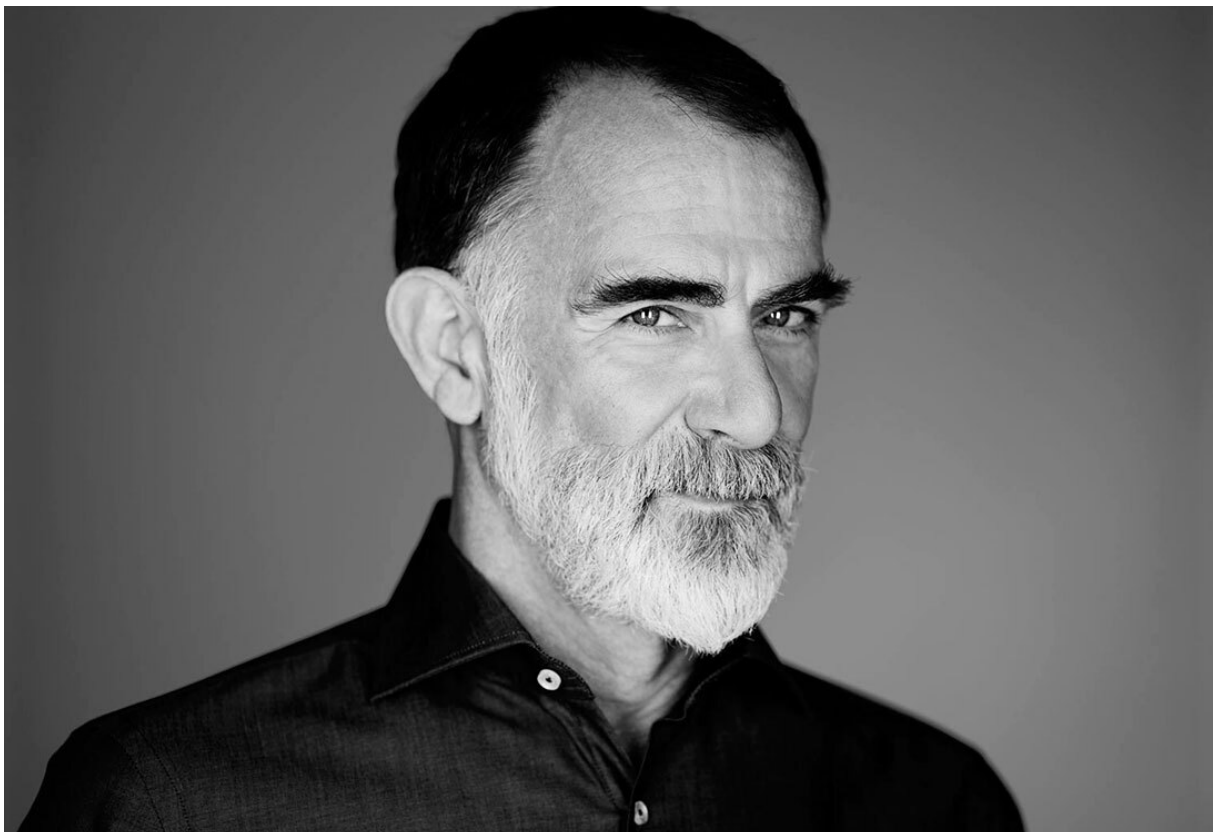

SCOUT

MODEL • AGENCY

BENJAMIN G. SILVER

HEIGHT 183 cm BUST/WAIST/HIPS 105/93/103 cm EYES blue-green-brown HAIR salt and pepper SHOES 43 LOCATION Amsterdam NL

SCOUT

BENJAMIN G. SILVER

MODEL • AGENCY

HEIGHT 183 cm BUST/WAIST/HIPS 105/93/103 cm EYES blue-green-brown HAIR salt and pepper SHOES 43 LOCATION Amsterdam NL

SCOUT

MODEL ● AGENCY

BENJAMIN G. SILVER

HEIGHT 183 cm BUST/WAIST/HIPS 105/93/103 cm EYES blue-green-brown HAIR salt and pepper SHOES 43 LOCATION Amsterdam NL

SCOUT

MODEL ● AGENCY

BENJAMIN G. SILVER

HEIGHT 183 cm BUST/WAIST/HIPS 105/93/103 cm EYES blue-green-brown HAIR salt and pepper SHOES 43 LOCATION Amsterdam NL

SCOUT

BENJAMIN G. SILVER

MODEL • AGENCY

HEIGHT 183 cm BUST/WAIST/HIPS 105/93/103 cm EYES blue-green-brown HAIR salt and pepper SHOES 43 LOCATION Amsterdam NL

SCOUT

BENJAMIN G. SILVER

MODEL • AGENCY

HEIGHT 183 cm BUST/WAIST/HIPS 105/93/103 cm EYES blue-green-brown HAIR salt and pepper SHOES 43 LOCATION Amsterdam NL