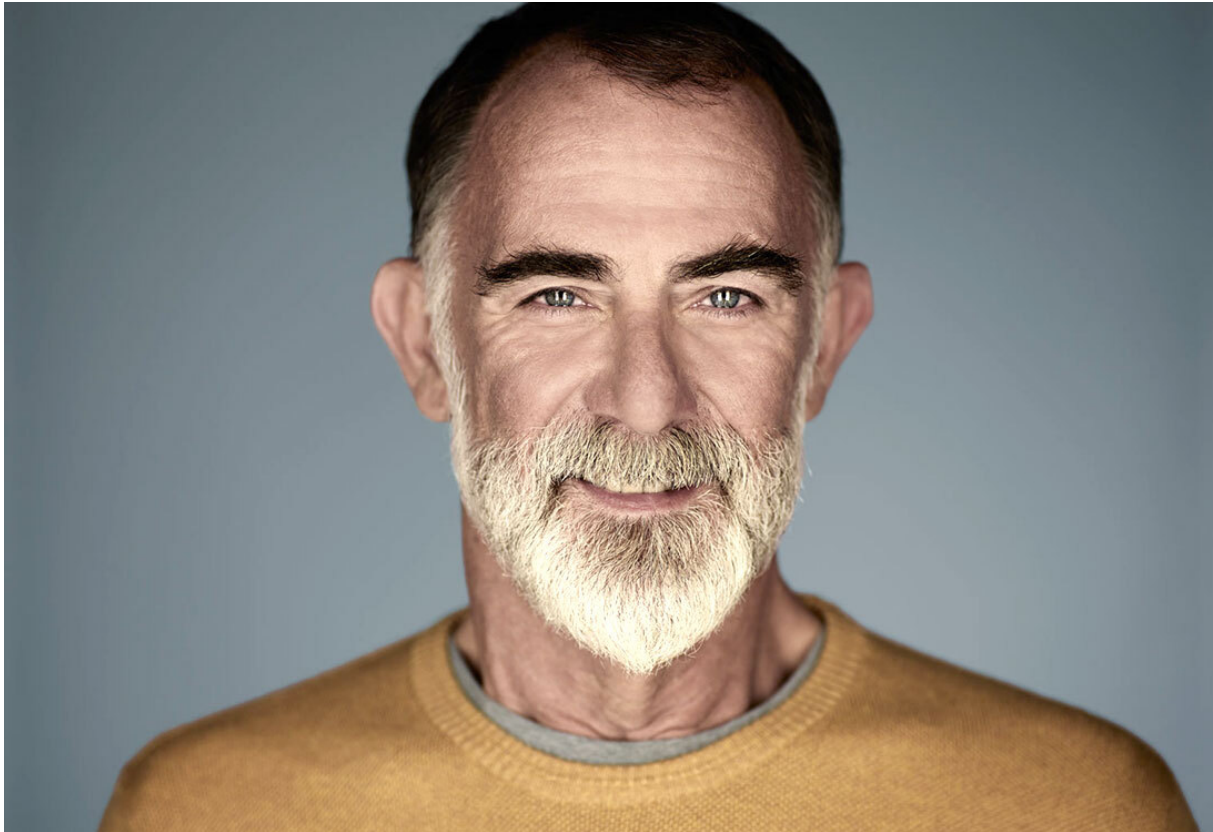

SCOUT

MODEL • AGENCY

BENJAMIN G. SILVER

HEIGHT 183 cm BUST/WAIST/HIPS 105/93/103 cm EYES blue-green-brown HAIR salt and pepper SHOES 43 LOCATION Amsterdam NL

SCOUT

BENJAMIN G. SILVER

MODEL • AGENCY

HEIGHT 183 cm BUST/WAIST/HIPS 105/93/103 cm EYES blue-green-brown HAIR salt and pepper SHOES 43 LOCATION Amsterdam NL

SCOUT

MODEL ● AGENCY

BENJAMIN G. SILVER

HEIGHT 183 cm BUST/WAIST/HIPS 105/93/103 cm EYES blue-green-brown HAIR salt and pepper SHOES 43 LOCATION Amsterdam NL

SCOUT

MODEL ● AGENCY

BENJAMIN G. SILVER

HEIGHT 183 cm BUST/WAIST/HIPS 105/93/103 cm EYES blue-green-brown HAIR salt and pepper SHOES 43 LOCATION Amsterdam NL

SCOUT

BENJAMIN G. SILVER

MODEL • AGENCY

HEIGHT 183 cm BUST/WAIST/HIPS 105/93/103 cm EYES blue-green-brown HAIR salt and pepper SHOES 43 LOCATION Amsterdam NL

SCOUT

BENJAMIN G. SILVER

MODEL • AGENCY

HEIGHT 183 cm BUST/WAIST/HIPS 105/93/103 cm EYES blue-green-brown HAIR salt and pepper SHOES 43 LOCATION Amsterdam NL