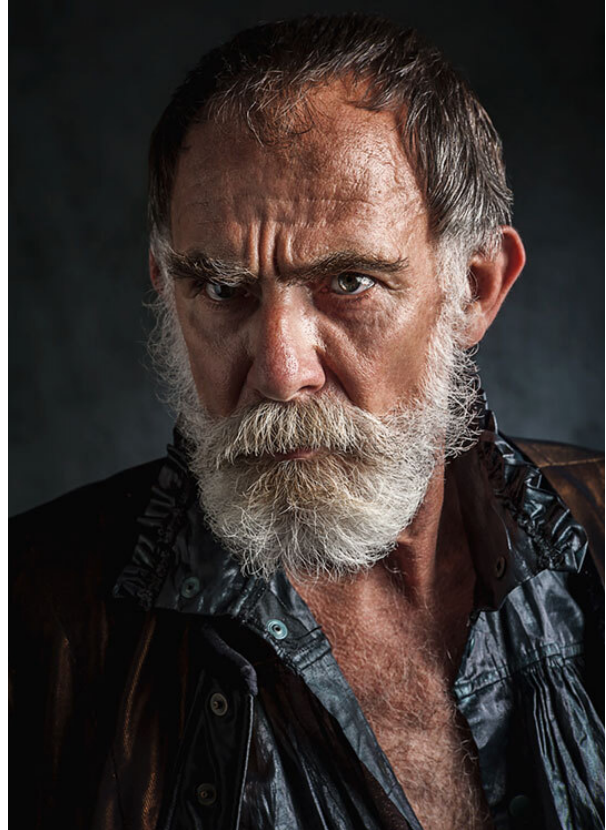

SCOUT

BENJAMIN G. SILVER

MODEL • AGENCY

HEIGHT 183 cm BUST/WAIST/HIPS 105/93/103 cm EYES blue-green-brown HAIR salt and pepper SHOES 43 LOCATION Amsterdam NL