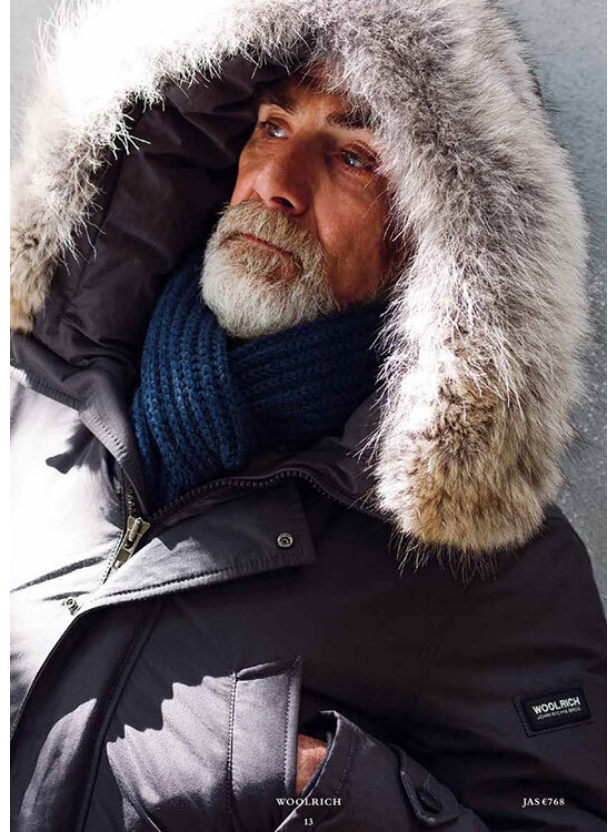

SCOUT

MODEL • AGENCY

BENJAMIN G. SILVER

HEIGHT 183 cm BUST/WAIST/HIPS 105/93/103 cm EYES blue-green-brown HAIR salt and pepper SHOES 43 LOCATION Amsterdam NL

SCOUT

BENJAMIN G. SILVER

MODEL • AGENCY

HEIGHT 183 cm BUST/WAIST/HIPS 105/93/103 cm EYES blue-green-brown HAIR salt and pepper SHOES 43 LOCATION Amsterdam NL

SCOUT

MODEL ● AGENCY

BENJAMIN G. SILVER

HEIGHT 183 cm BUST/WAIST/HIPS 105/93/103 cm EYES blue-green-brown HAIR salt and pepper SHOES 43 LOCATION Amsterdam NL

SCOUT

MODEL ● AGENCY

BENJAMIN G. SILVER

HEIGHT 183 cm BUST/WAIST/HIPS 105/93/103 cm EYES blue-green-brown HAIR salt and pepper SHOES 43 LOCATION Amsterdam NL