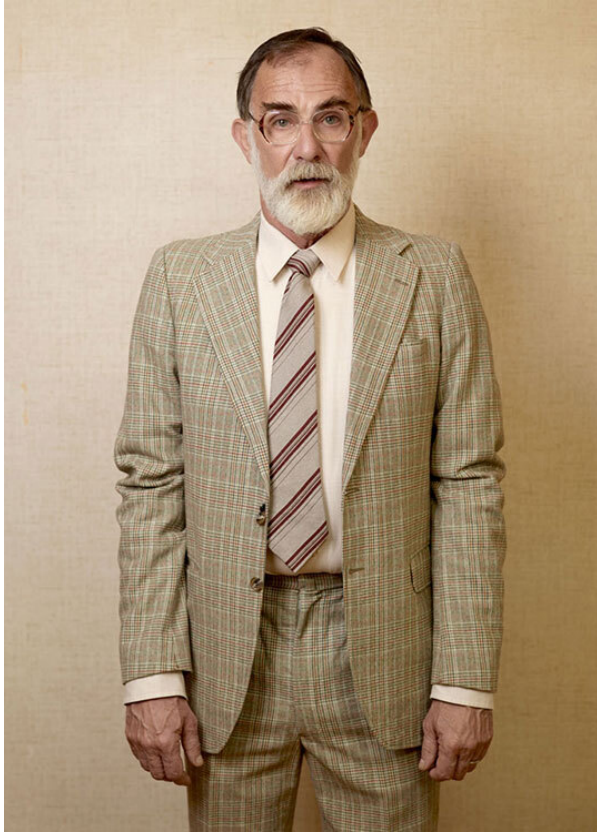

SCOUT

MODEL • AGENCY

BENJAMIN G. SILVER

HEIGHT 183 cm BUST/WAIST/HIPS 105/93/103 cm EYES blue-green-brown HAIR salt and pepper SHOES 43 LOCATION Amsterdam NL

SCOUT

BENJAMIN G. SILVER

MODEL • AGENCY

HEIGHT 183 cm BUST/WAIST/HIPS 105/93/103 cm EYES blue-green-brown HAIR salt and pepper SHOES 43 LOCATION Amsterdam NL

SCOUT

MODEL ● AGENCY

BENJAMIN G. SILVER

HEIGHT 183 cm BUST/WAIST/HIPS 105/93/103 cm EYES blue-green-brown HAIR salt and pepper SHOES 43 LOCATION Amsterdam NL

SCOUT

MODEL ● AGENCY

BENJAMIN G. SILVER

HEIGHT 183 cm BUST/WAIST/HIPS 105/93/103 cm EYES blue-green-brown HAIR salt and pepper SHOES 43 LOCATION Amsterdam NL