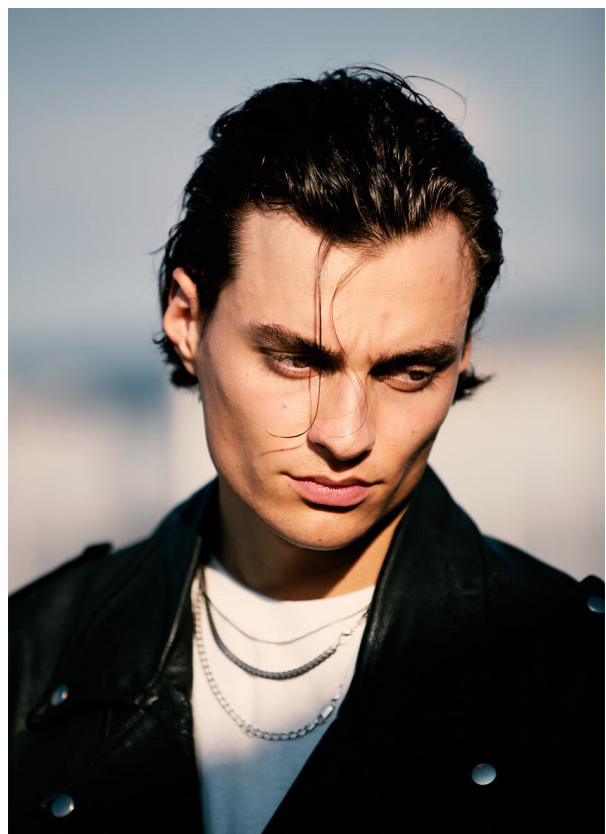

SCOUT

MODEL • AGENCY

BASIL Z. IN TOWN

HEIGHT 187 cm BUST/WAIST/HIPS 89/75/94 cm JEANS 30/32 EYES brown/green HAIR brown SHOES 43 LOCATION // OUT

SCOUT

MODEL • AGENCY

BASIL Z. IN TOWN

HEIGHT 187 cm BUST/WAIST/HIPS 89/75/94 cm JEANS 30/32 EYES brown/green HAIR brown SHOES 43 LOCATION // OUT

SCOUT

MODEL ● AGENCY

BASIL Z. IN TOWN

HEIGHT 187 cm BUST/WAIST/HIPS 89/75/94 cm JEANS 30/32 EYES brown/green HAIR brown SHOES 43 LOCATION // OUT

SCOUT

MODEL • AGENCY

BASIL Z. IN TOWN

HEIGHT 187 cm BUST/WAIST/HIPS 89/75/94 cm JEANS 30/32 EYES brown/green HAIR brown SHOES 43 LOCATION // OUT