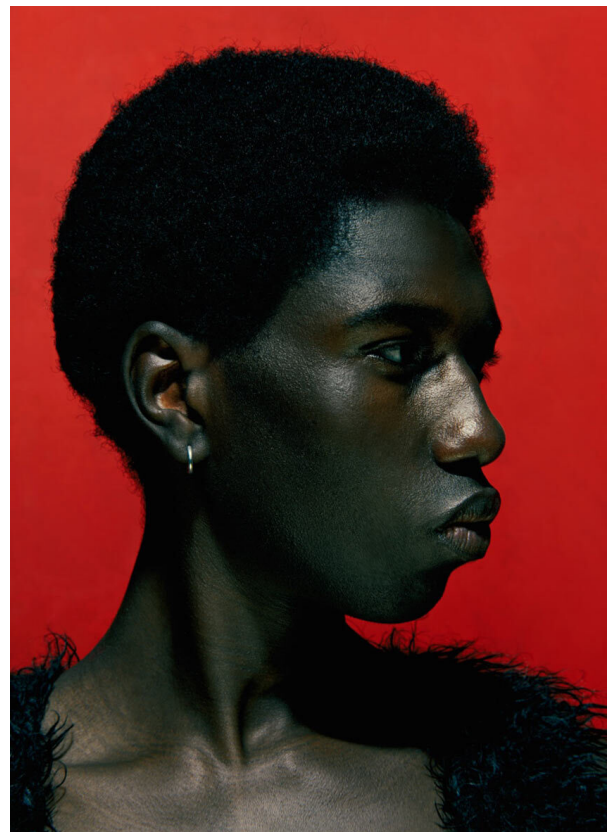

SCOUT

MODEL • AGENCY

ASSAN S. IN TOWN

HEIGHT 183 cm BUST/WAIST/HIPS 80/64/91 cm JEANS 29/32 EYES dark brown HAIR black SHOES 44 LOCATION Zürich CH

SCOUT

MODEL • AGENCY

ASSAN S. IN TOWN

HEIGHT 183 cm BUST/WAIST/HIPS 80/64/91 cm JEANS 29/32 EYES dark brown HAIR black SHOES 44 LOCATION Zürich CH

SCOUT

MODEL • AGENCY

ASSAN S. IN TOWN

HEIGHT 183 cm BUST/WAIST/HIPS 80/64/91 cm JEANS 29/32 EYES dark brown HAIR black SHOES 44 LOCATION Zürich CH