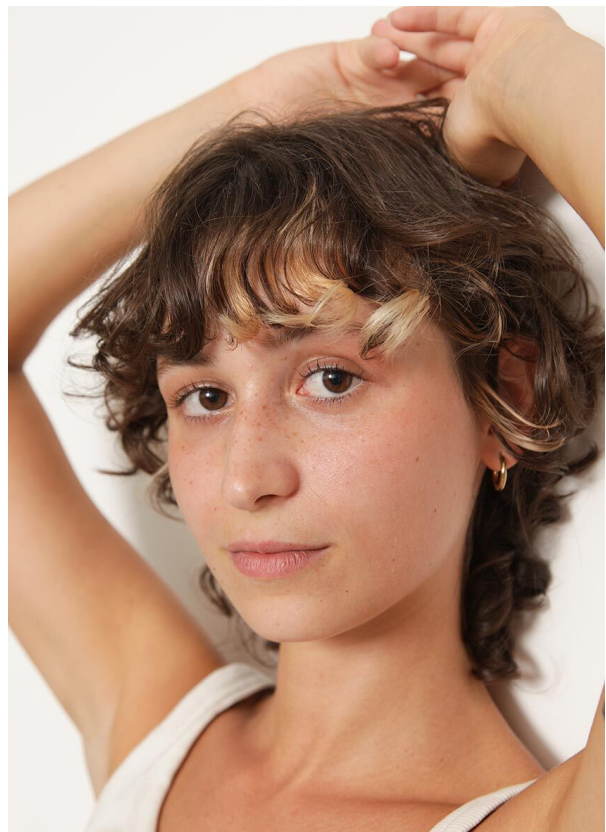

SCOUT

MODEL ● AGENCY

ASIA C. 20 PLUS

HEIGHT 162 cm BUST/WAIST/HIPS 74/59/85 cm SIZE 34/36 EYES brown HAIR brown SHOES 37.5 LOCATION Lausanne CH

SCOUT

MODEL ● AGENCY

ASIA C. 20 PLUS

HEIGHT 162 cm BUST/WAIST/HIPS 74/59/85 cm SIZE 34/36 EYES brown HAIR brown SHOES 37.5 LOCATION Lausanne CH

SCOUT

MODEL ● AGENCY

ASIA C. 20 PLUS

HEIGHT 162 cm BUST/WAIST/HIPS 74/59/85 cm SIZE 34/36 EYES brown HAIR brown SHOES 37.5 LOCATION Lausanne CH

SCOUT

MODEL • AGENCY

ASIA C. 20 PLUS

HEIGHT 162 cm BUST/WAIST/HIPS 74/59/85 cm SIZE 34/36 EYES brown HAIR brown SHOES 37.5 LOCATION Lausanne CH

SCOUT

MODEL ● AGENCY

ASIA C. 20 PLUS

HEIGHT 162 cm BUST/WAIST/HIPS 74/59/85 cm SIZE 34/36 EYES brown HAIR brown SHOES 37.5 LOCATION Lausanne CH