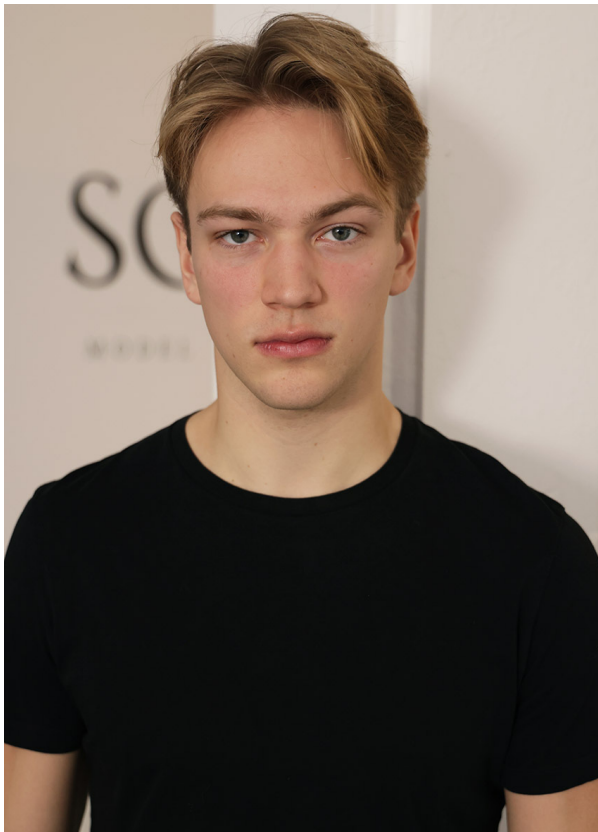

# SCOUT

MODEL • AGENCY

## ARSENII D. DEVELOPMENT

HEIGHT 184 cm BUST/WAIST/HIPS 100/80/100 cm JEANS 32/32 EYES blue HAIR blonde SHOES 43 LOCATION Zurich CH