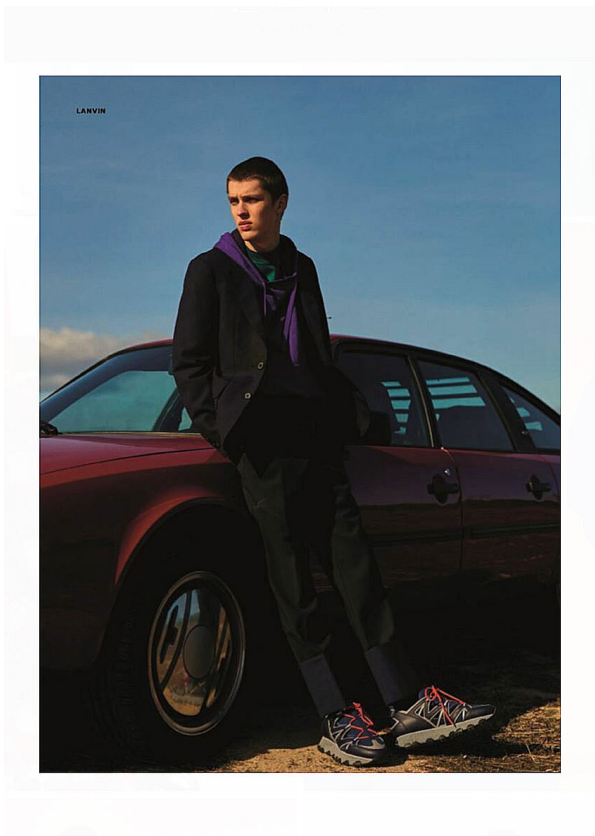

SCOUT

MODEL ● AGENCY

ANTON T. MAIN

HEIGHT 186 cm BUST/WAIST/HIPS 90/74/92 cm EYES blue green HAIR blonde SHOES 45 LOCATION OUT