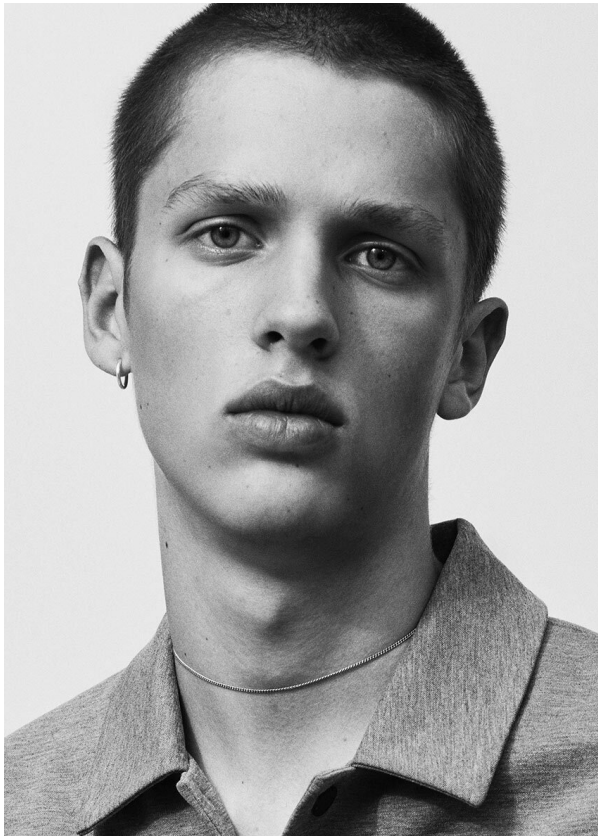

# SCOUT

MODEL • AGENCY

ANTON T. MAIN

HEIGHT 186 cm BUST/WAIST/HIPS 90/74/92 cm EYES blue green HAIR blonde SHOES 45 LOCATION OUT

# SCOUT

MODEL • AGENCY

## ANTON T. MAIN

HEIGHT 186 cm BUST/WAIST/HIPS 90/74/92 cm EYES blue green HAIR blonde SHOES 45 LOCATION OUT