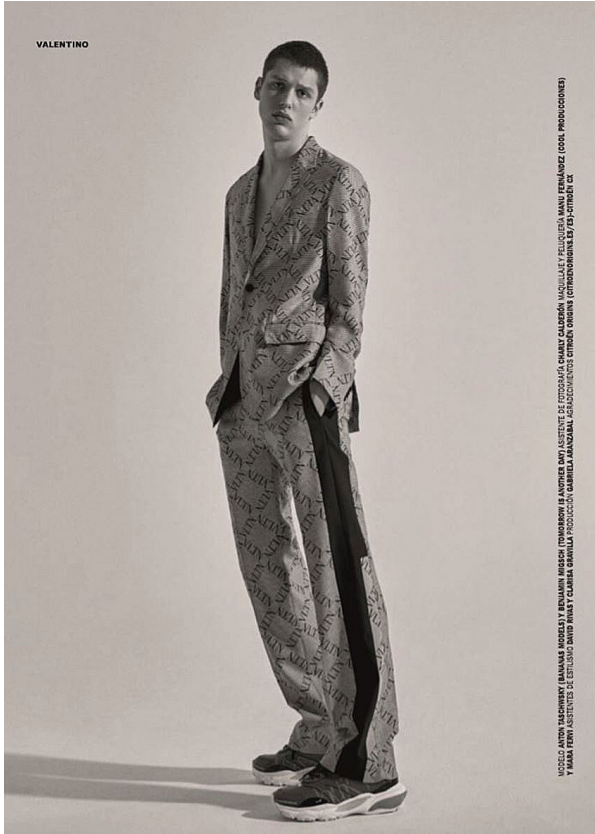

SCOUT

MODEL ● AGENCY

ANTON T. MAIN

HEIGHT 186 cm BUST/WAIST/HIPS 90/74/92 cm EYES blue green HAIR blonde SHOES 45 LOCATION OUT