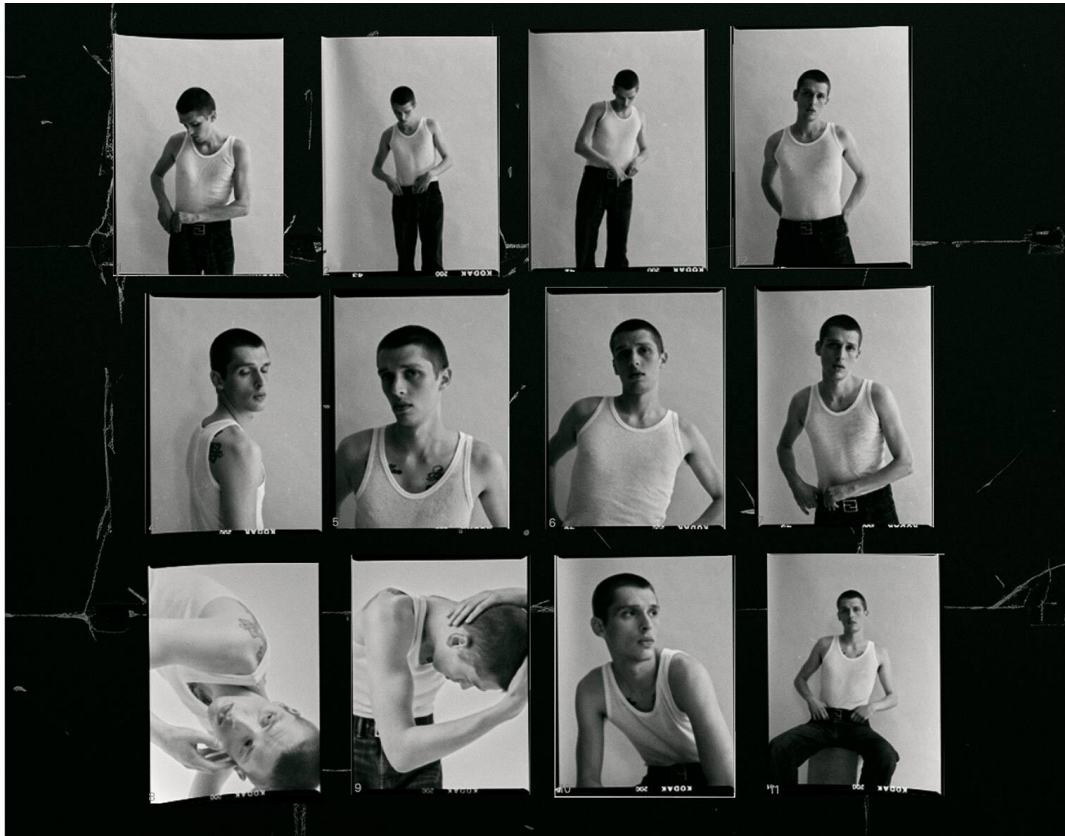

# SCOUT

MODEL • AGENCY

ANTON T. MAIN

HEIGHT 186 cm BUST/WAIST/HIPS 90/74/92 cm EYES blue green HAIR blonde SHOES 45 LOCATION OUT

## ANTON T. MAIN

HEIGHT 186 cm BUST/WAIST/HIPS 90/74/92 cm EYES blue green HAIR blonde SHOES 45 LOCATION OUT