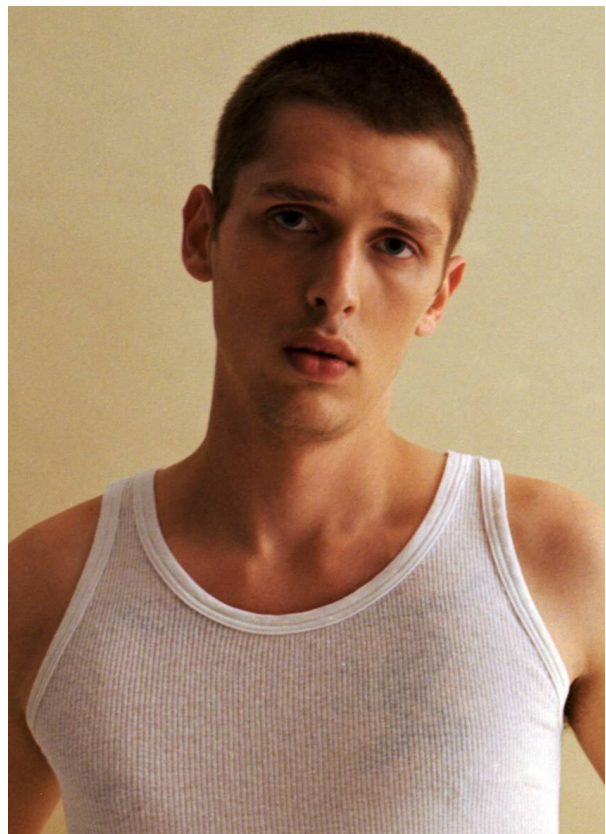

# SCOUT

MODEL • AGENCY

ANTON T. MAIN

HEIGHT 186 cm BUST/WAIST/HIPS 90/74/92 cm EYES blue green HAIR blonde SHOES 45 LOCATION OUT

## ANTON T. MAIN

HEIGHT 186 cm BUST/WAIST/HIPS 90/74/92 cm EYES blue green HAIR blonde SHOES 45 LOCATION OUT