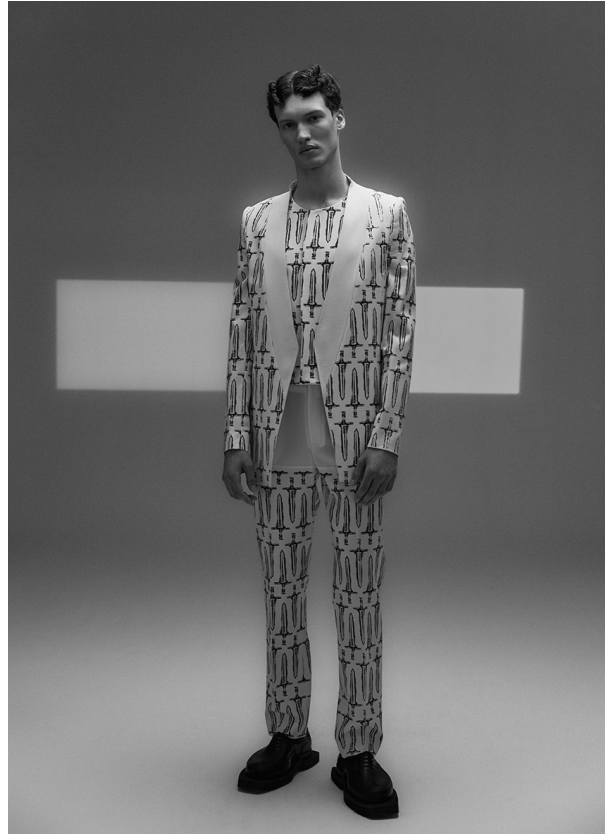

# SCOUT

MODEL • AGENCY

ANTON K. <sup>MAIN</sup>

HEIGHT 186 cm BUST/WAIST/HIPS 94/76/91 cm JEANS 30/32 EYES grey HAIR brown SHOES 42 LOCATION Volograd RU

# SCOUT

MODEL ● AGENCY

ANTON K. MAIN

HEIGHT 186 cm BUST/WAIST/HIPS 94/76/91 cm JEANS 30/32 EYES grey HAIR brown SHOES 42 LOCATION Volograd RU

# SCOUT

MODEL • AGENCY

ANTON K. MAIN

HEIGHT 186 cm BUST/WAIST/HIPS 94/76/91 cm JEANS 30/32 EYES grey HAIR brown SHOES 42 LOCATION Volograd RU