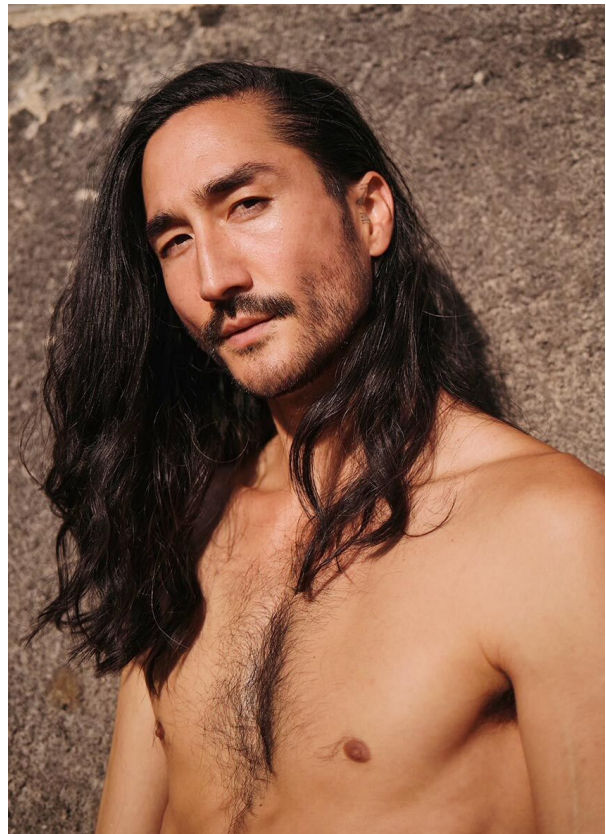

# SCOUT

MODEL • AGENCY

**ANTHONY T.** 30 PLUS

HEIGHT 189 cm BUST/WAIST/HIPS 100/77/90 cm EYES dark brown HAIR black SHOES 44 LOCATION Zürich CH