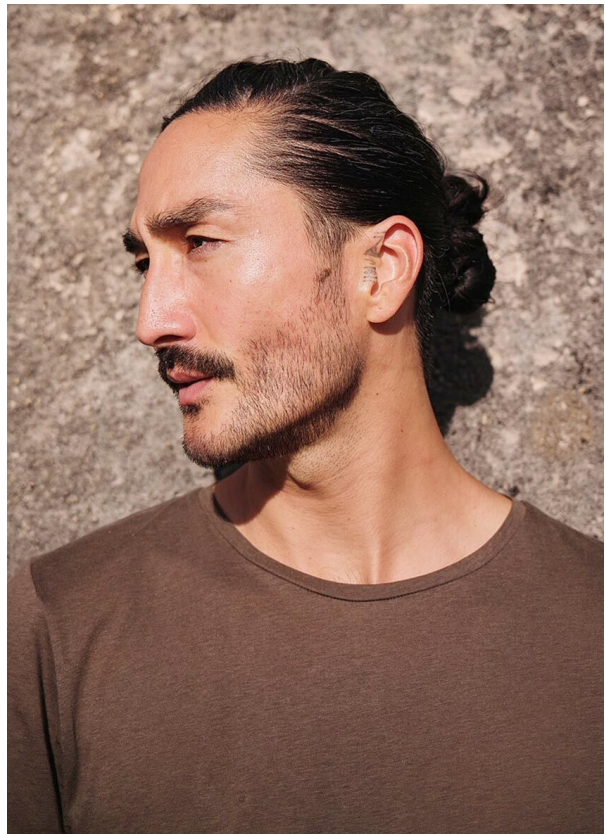

# SCOUT

MODEL • AGENCY

**ANTHONY T.** 30 PLUS

HEIGHT 189 cm BUST/WAIST/HIPS 100/77/90 cm EYES dark brown HAIR black SHOES 44 LOCATION Zürich CH

## ANTHONY T. 30 PLUS

HEIGHT 189 cm BUST/WAIST/HIPS 100/77/90 cm EYES dark brown HAIR black SHOES 44 LOCATION Zürich CH