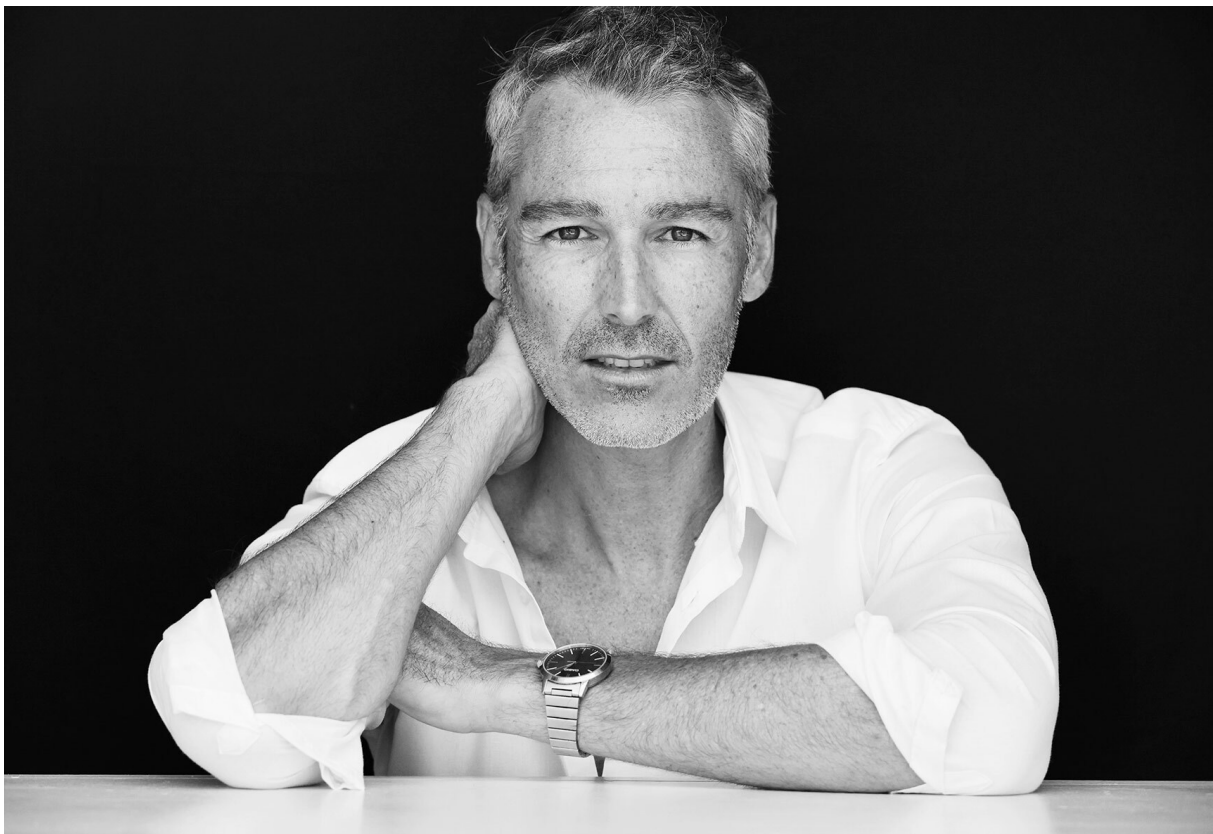

SCOUT

MODEL • AGENCY

ANTHONY M. SILVER

HEIGHT 185 cm BUST/WAIST/HIPS 97/79/96 cm EYES brown green HAIR grey SHOES 43 LOCATION Marseille FR

SCOUT

MODEL • AGENCY

ANTHONY M. SILVER

HEIGHT 185 cm BUST/WAIST/HIPS 97/79/96 cm EYES brown green HAIR grey SHOES 43 LOCATION Marseille FR

SCOUT

MODEL • AGENCY

ANTHONY M. SILVER

HEIGHT 185 cm BUST/WAIST/HIPS 97/79/96 cm EYES brown green HAIR grey SHOES 43 LOCATION Marseille FR

SCOUT

ANTHONY M. SILVER

MODEL • AGENCY

HEIGHT 185 cm BUST/WAIST/HIPS 97/79/96 cm EYES brown green HAIR grey SHOES 43 LOCATION Marseille FR

SCOUT

MODEL • AGENCY

ANTHONY M. SILVER

HEIGHT 185 cm BUST/WAIST/HIPS 97/79/96 cm EYES brown green HAIR grey SHOES 43 LOCATION Marseille FR