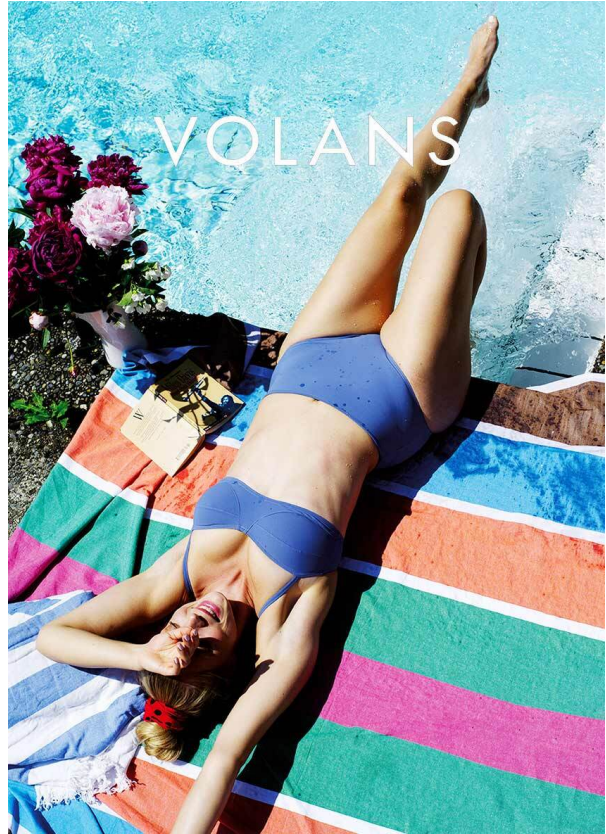

SCOUT

MODEL • AGENCY

ANNOUC W. ^{+SIZE}

HEIGHT 174 cm BUST/WAIST/HIPS 88/64/102 cm EYES blue green HAIR blonde SHOES 38 LOCATION Zürich CH

SCOUT

MODEL • AGENCY

ANNOUC W. ^{+SIZE}

HEIGHT 174 cm BUST/WAIST/HIPS 88/64/102 cm EYES blue green HAIR blonde SHOES 38 LOCATION Zürich CH

19

SCOUT

MODEL • AGENCY

ANNOUC W. ^{+SIZE}

HEIGHT 174 cm BUST/WAIST/HIPS 88/64/102 cm EYES blue green HAIR blonde SHOES 38 LOCATION Zürich CH

SCOUT

MODEL • AGENCY

ANNOUC W. +SIZE

HEIGHT 174 cm BUST/WAIST/HIPS 88/64/102 cm EYES blue green HAIR blonde SHOES 38 LOCATION Zürich CH