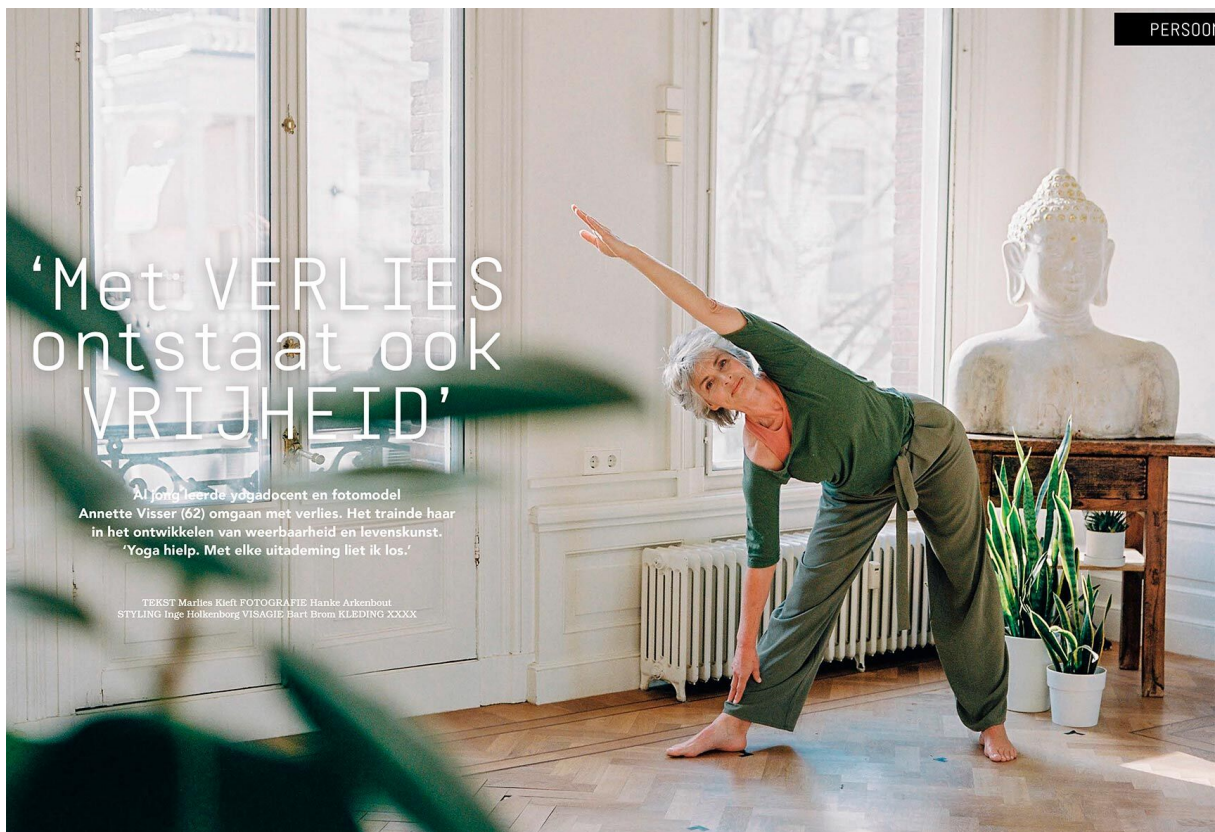

SCOUT

MODEL ● AGENCY

ANNETTE V. SILVER

HEIGHT 174 cm BUST/WAIST/HIPS 92/79/101 cm SIZE 38/40 EYES blue HAIR salt & pepper SHOES 40 LOCATION Amsterdam NL

SCOUT

MODEL • AGENCY

ANNETTE V. SILVER

HEIGHT 174 cm BUST/WAIST/HIPS 92/79/101 cm SIZE 38/40 EYES blue HAIR salt & pepper SHOES 40 LOCATION Amsterdam NL