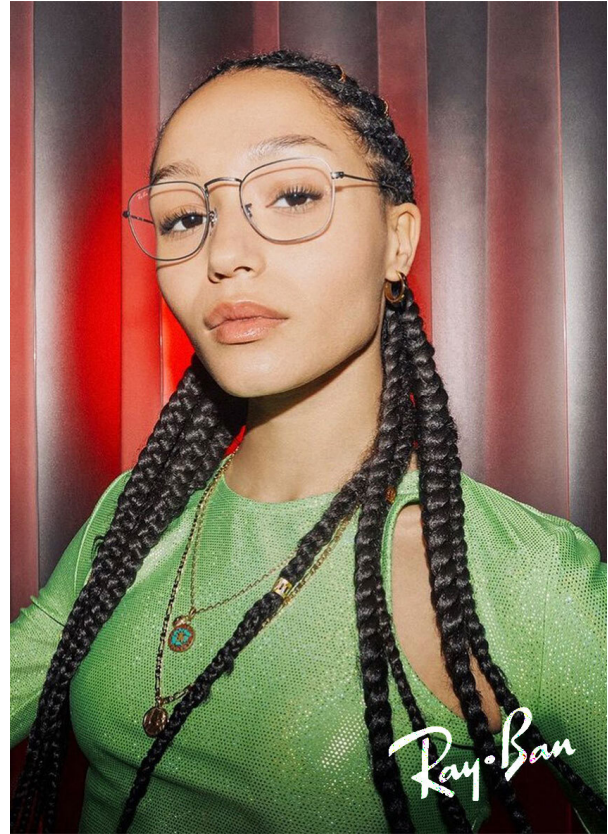

SCOUT

MODEL • AGENCY

ANNA W. COMMERCIAL

HEIGHT 174 cm BUST/WAIST/HIPS 78/59/87 cm EYES brown HAIR brown SHOES 41 LOCATION Paris FR

SCOUT

MODEL • AGENCY

ANNA W. COMMERCIAL

HEIGHT 174 cm BUST/WAIST/HIPS 78/59/87 cm EYES brown HAIR brown SHOES 41 LOCATION Paris FR

SCOUT

MODEL • AGENCY

ANNA W. COMMERCIAL

HEIGHT 174 cm BUST/WAIST/HIPS 78/59/87 cm EYES brown HAIR brown SHOES 41 LOCATION Paris FR