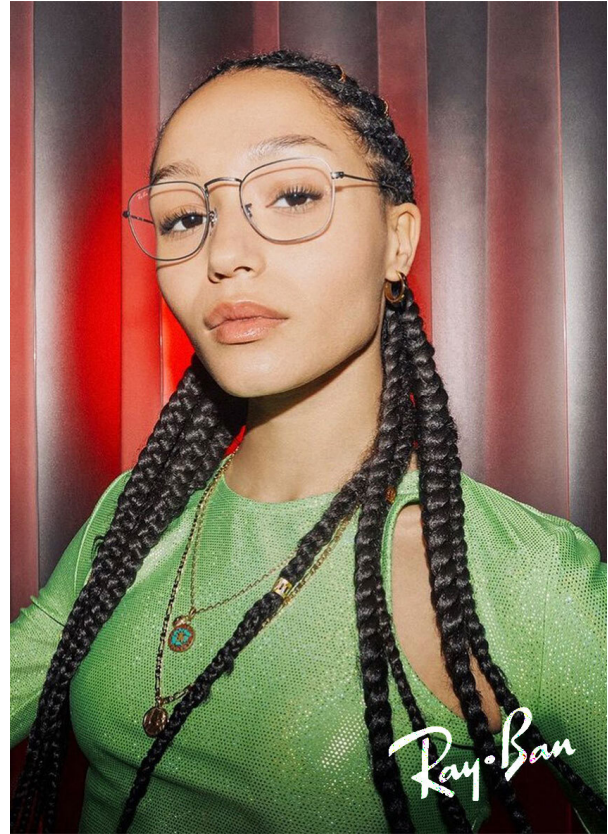

# SCOUT

MODEL • AGENCY

**ANNA W.** COMMERCIAL

HEIGHT 174 cm BUST/WAIST/HIPS 78/59/87 cm EYES brown HAIR brown SHOES 41 LOCATION Paris FR

# SCOUT

MODEL • AGENCY

ANNA W. COMMERCIAL

HEIGHT 174 cm BUST/WAIST/HIPS 78/59/87 cm EYES brown HAIR brown SHOES 41 LOCATION Paris FR