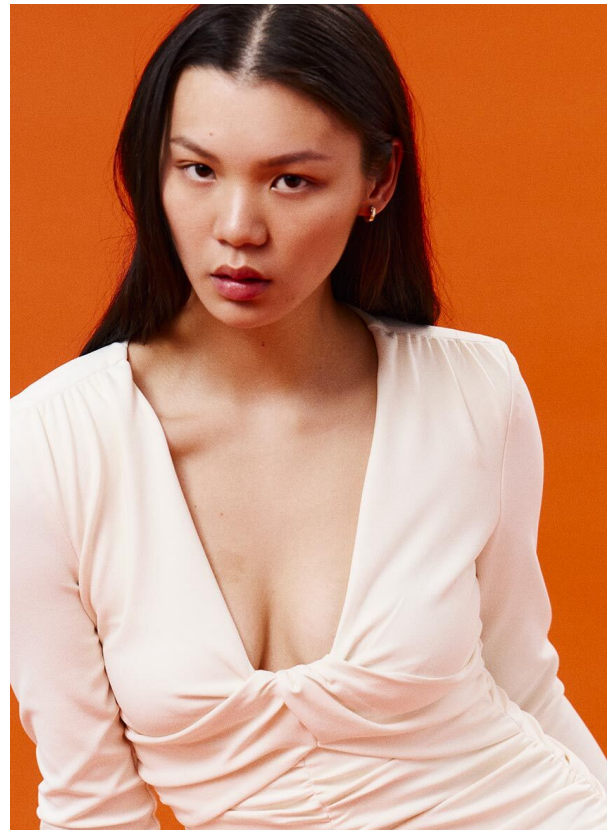

SCOUT

MODEL • AGENCY

ANNA C. +SIZE

HEIGHT 176 cm LINGERIE 75B BUST/WAIST/HIPS 90/75/100 cm SIZE 38/40 EYES brown HAIR black SHOES 41
LOCATION Hamburg DE

SCOUT

MODEL ● AGENCY

ANNA C. +SIZE

HEIGHT 176 cm LINGERIE 75B BUST/WAIST/HIPS 90/75/100 cm SIZE 38/40 EYES brown HAIR black SHOES 41
LOCATION Hamburg DE

SCOUT

MODEL • AGENCY

ANNA C. +SIZE

HEIGHT 176 cm LINGERIE 75B BUST/WAIST/HIPS 90/75/100 cm SIZE 38/40 EYES brown HAIR black SHOES 41
LOCATION Hamburg DE

SCOUT

MODEL • AGENCY

ANNA C. +SIZE

HEIGHT 176 cm LINGERIE 75B BUST/WAIST/HIPS 90/75/100 cm SIZE 38/40 EYES brown HAIR black SHOES 41
LOCATION Hamburg DE

SCOUT

MODEL • AGENCY

ANNA C. +SIZE

HEIGHT 176 cm LINGERIE 75B BUST/WAIST/HIPS 90/75/100 cm SIZE 38/40 EYES brown HAIR black SHOES 41
LOCATION Hamburg DE