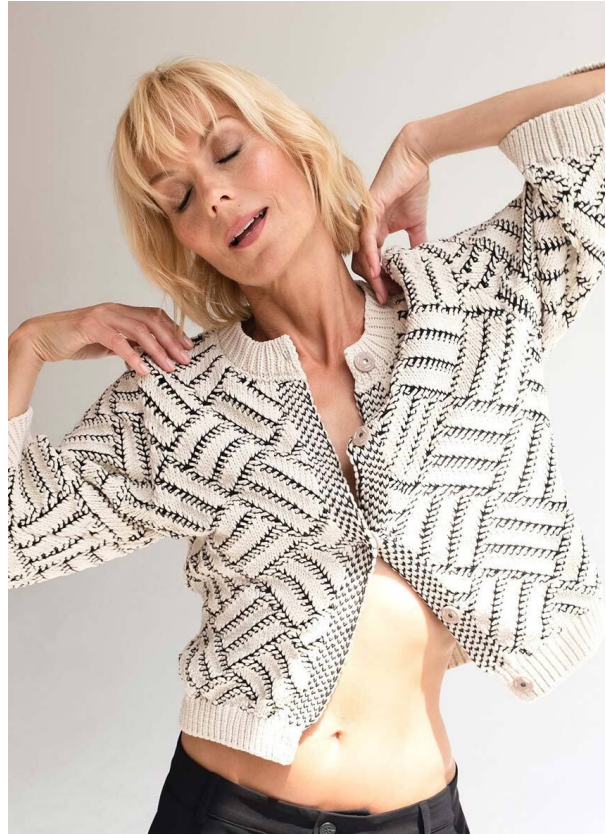

SCOUT

MODEL • AGENCY

ANJA O. 40 PLUS

HEIGHT 177 cm BUST/WAIST/HIPS 88/65/92 cm EYES green brown HAIR blonde SHOES 39/40 LOCATION Hamburg DE

SCOUT

MODEL • AGENCY

ANJA O. 40 PLUS

HEIGHT 177 cm BUST/WAIST/HIPS 88/65/92 cm EYES green brown HAIR blonde SHOES 39/40 LOCATION Hamburg DE