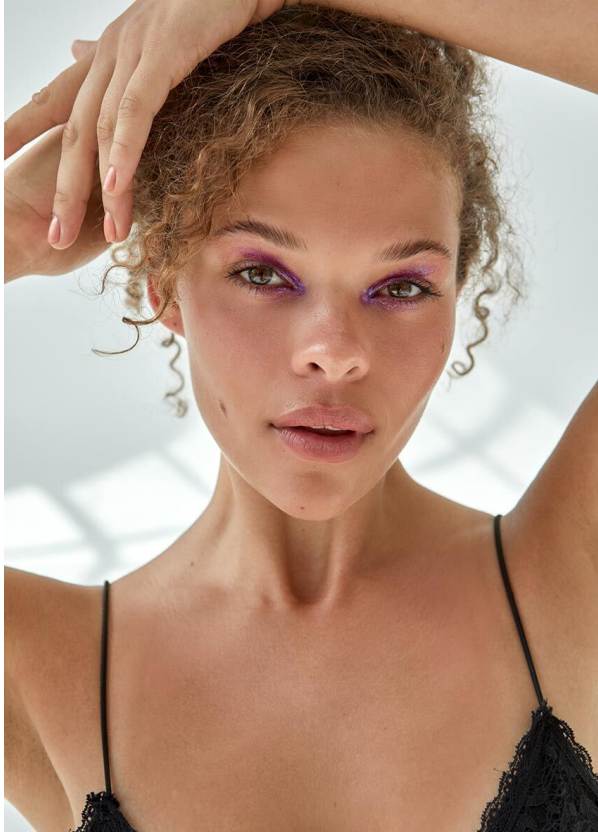

SCOUT

MODEL • AGENCY

ANINE S. +SIZE

HEIGHT 173 cm LINGERIE 85B BUST/WAIST/HIPS 98/73/105 cm SIZE 40 / L EYES green brown HAIR brown SHOES 40
LOCATION London UK

SCOUT

MODEL • AGENCY

ANINE S. +SIZE

HEIGHT 173 cm LINGERIE 85B BUST/WAIST/HIPS 98/73/105 cm SIZE 40 / L EYES green brown HAIR brown SHOES 40
LOCATION London UK

SCOUT

MODEL ● AGENCY

ANINE S. +SIZE

HEIGHT 173 cm LINGERIE 85B BUST/WAIST/HIPS 98/73/105 cm SIZE 40 / L EYES green brown HAIR brown SHOES 40
LOCATION London UK

SCOUT

MODEL • AGENCY

ANINE S. ^{+SIZE}

HEIGHT 173 cm LINGERIE 85B BUST/WAIST/HIPS 98/73/105 cm SIZE 40 / L EYES green brown HAIR brown SHOES 40
LOCATION London UK