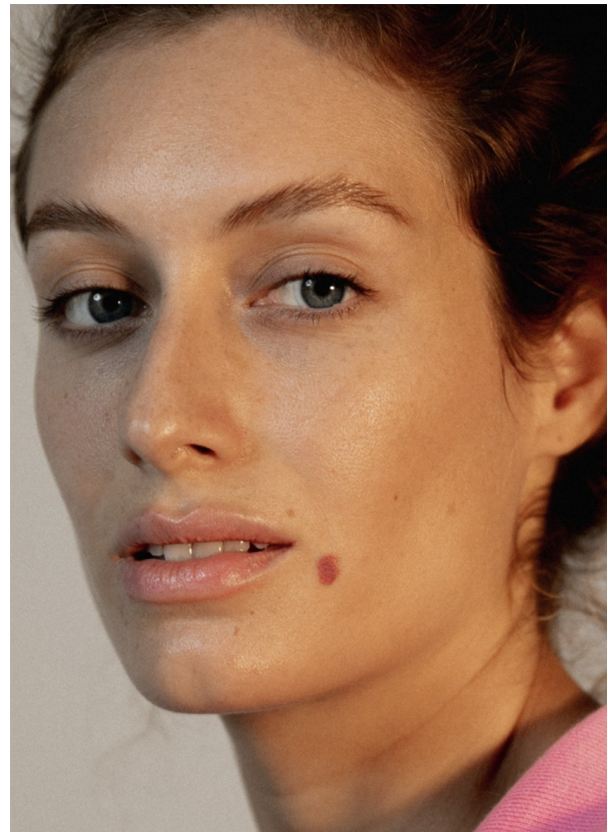

SCOUT

MODEL • AGENCY

ANGELIQUE BI. ^{30 PLUS}

HEIGHT 175 cm LINGERIE 70 C BUST/WAIST/HIPS 82/68/95 cm JEANS 27/34 EYES blue HAIR dark blonde SHOES 39
LOCATION Zurich

SCOUT

MODEL • AGENCY

ANGELIQUE BI. ^{30 PLUS}

HEIGHT 175 cm LINGERIE 70 C BUST/WAIST/HIPS 82/68/95 cm JEANS 27/34 EYES blue HAIR dark blonde SHOES 39
LOCATION Zurich

SCOUT

MODEL • AGENCY

ANGELIQUE BI. ^{30 PLUS}

HEIGHT 175 cm LINGERIE 70 C BUST/WAIST/HIPS 82/68/95 cm JEANS 27/34 EYES blue HAIR dark blonde SHOES 39
LOCATION Zurich

SCOUT

MODEL • AGENCY

ANGELIQUE BI. ^{30 PLUS}

HEIGHT 175 cm LINGERIE 70 C BUST/WAIST/HIPS 82/68/95 cm JEANS 27/34 EYES blue HAIR dark blonde SHOES 39
LOCATION Zurich