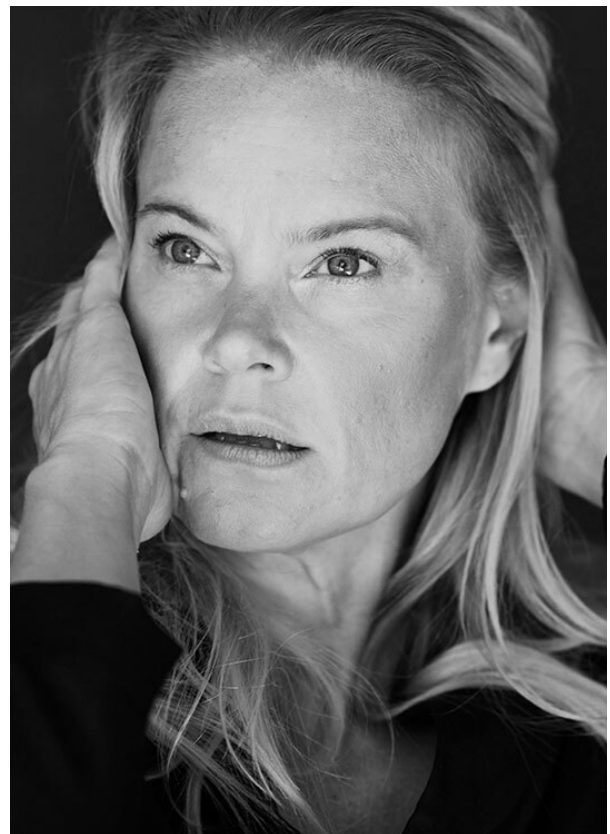

## ANETTE L. 40 PLUS

HEIGHT 178 cm BUST/WAIST/HIPS 86/67/93 cm EYES blue HAIR blonde SHOES 39 LOCATION Aargau CH

# SCOUT

MODEL ● AGENCY

**ANETTE L.** 40 PLUS

HEIGHT 178 cm BUST/WAIST/HIPS 86/67/93 cm EYES blue HAIR blonde SHOES 39 LOCATION Aargau CH