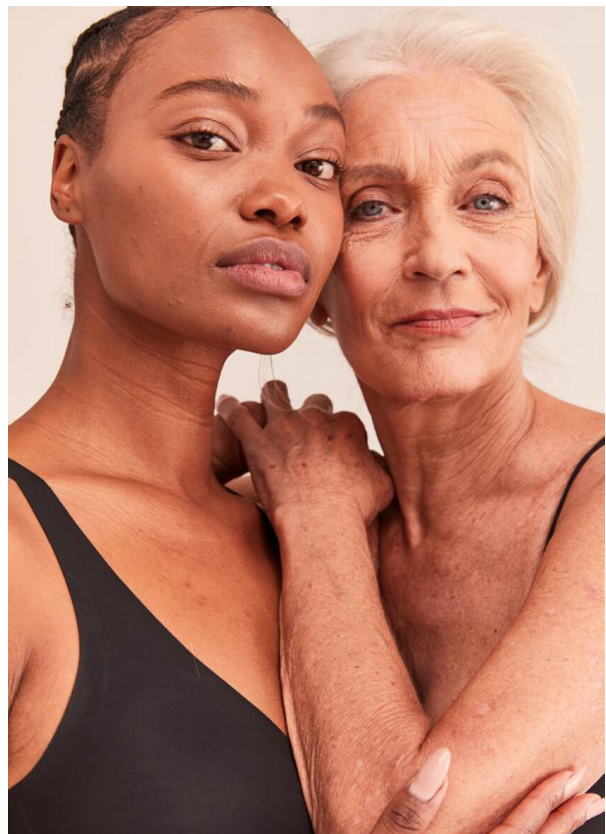

SCOUT

MODEL • AGENCY

ANDREA G. MAIN

HEIGHT 170 cm BUST/WAIST/HIPS 89/71/92 cm EYES blue HAIR salt & pepper SHOES 39 LOCATION Pfnztl DE

SCOUT

MODEL • AGENCY

ANDREA G. MAIN

HEIGHT 170 cm BUST/WAIST/HIPS 89/71/92 cm EYES blue HAIR salt & pepper SHOES 39 LOCATION Pfinztal DE

SCOUT

MODEL • AGENCY

ANDREA G. MAIN

HEIGHT 170 cm BUST/WAIST/HIPS 89/71/92 cm EYES blue HAIR salt & pepper SHOES 39 LOCATION Pfinztal DE

SCOUT

MODEL • AGENCY

ANDREA G. MAIN

HEIGHT 170 cm BUST/WAIST/HIPS 89/71/92 cm EYES blue HAIR salt & pepper SHOES 39 LOCATION Pfinzthal DE

SCOUT

MODEL • AGENCY

ANDREA G. MAIN

HEIGHT 170 cm BUST/WAIST/HIPS 89/71/92 cm EYES blue HAIR salt & pepper SHOES 39 LOCATION Pfinztal DE