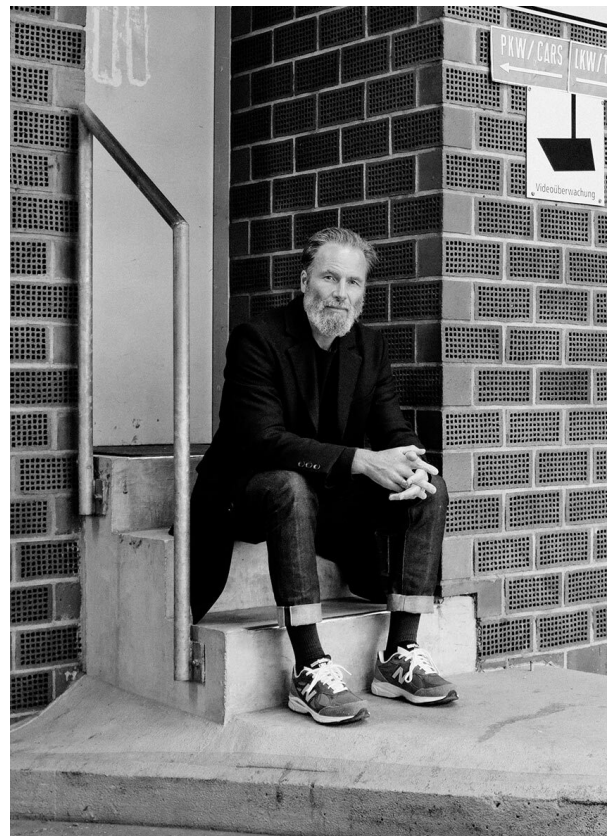

SCOUT

MODEL • AGENCY

ANDRE D. SILVER

HEIGHT 187 cm BUST/WAIST/HIPS 103/83/100 cm EYES blue-green HAIR brown SHOES 45 LOCATION München DE

SCOUT

MODEL ● AGENCY

ANDRE D. SILVER

HEIGHT 187 cm BUST/WAIST/HIPS 103/83/100 cm EYES blue-green HAIR brown SHOES 45 LOCATION München DE

SCOUT

MODEL ● AGENCY

ANDRE D. SILVER

HEIGHT 187 cm BUST/WAIST/HIPS 103/83/100 cm EYES blue-green HAIR brown SHOES 45 LOCATION München DE

SCOUT

MODEL • AGENCY

ANDRE D. SILVER

HEIGHT 187 cm BUST/WAIST/HIPS 103/83/100 cm EYES blue-green HAIR brown SHOES 45 LOCATION München DE

SCOUT

MODEL ● AGENCY

ANDRE D. SILVER

HEIGHT 187 cm BUST/WAIST/HIPS 103/83/100 cm EYES blue-green HAIR brown SHOES 45 LOCATION München DE