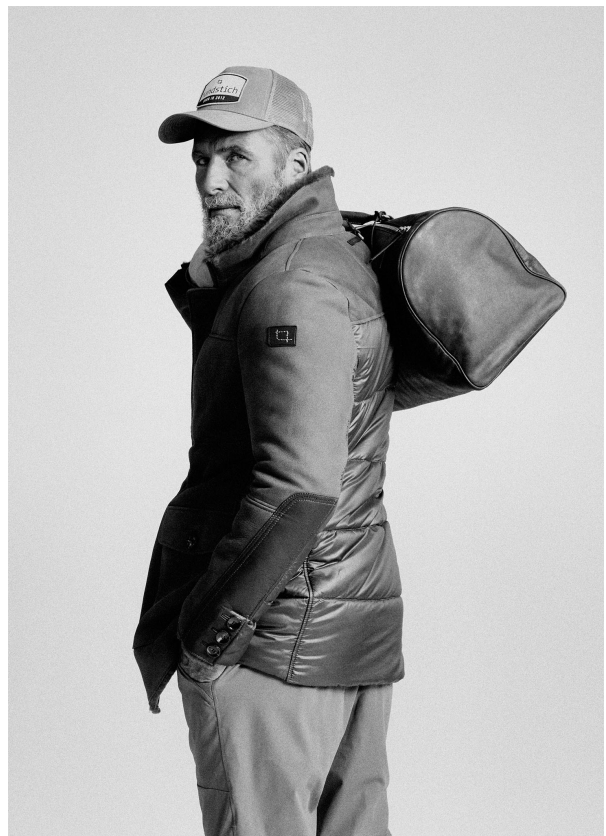

SCOUT

MODEL • AGENCY

ANDRE D. SILVER

HEIGHT 187 cm BUST/WAIST/HIPS 103/83/100 cm EYES blue-green HAIR brown SHOES 45 LOCATION München DE

SCOUT

MODEL ● AGENCY

ANDRE D. SILVER

HEIGHT 187 cm BUST/WAIST/HIPS 103/83/100 cm EYES blue-green HAIR brown SHOES 45 LOCATION München DE

SCOUT

MODEL ● AGENCY

ANDRE D. SILVER

HEIGHT 187 cm BUST/WAIST/HIPS 103/83/100 cm EYES blue-green HAIR brown SHOES 45 LOCATION München DE

SCOUT

MODEL • AGENCY

ANDRE D. SILVER

HEIGHT 187 cm BUST/WAIST/HIPS 103/83/100 cm EYES blue-green HAIR brown SHOES 45 LOCATION München DE

SCOUT

MODEL ● AGENCY

ANDRE D. SILVER

HEIGHT 187 cm BUST/WAIST/HIPS 103/83/100 cm EYES blue-green HAIR brown SHOES 45 LOCATION München DE