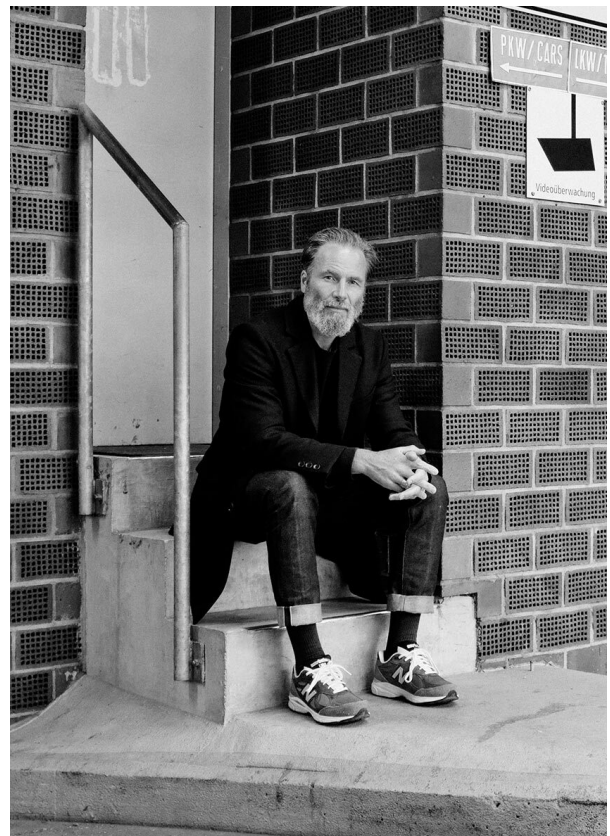

SCOUT

MODEL • AGENCY

ANDRE D. SILVER

HEIGHT 187 cm BUST/WAIST/HIPS 103/83/100 cm EYES blue-green HAIR brown SHOES 45 LOCATION München DE

SCOUT

MODEL ● AGENCY

ANDRE D. SILVER

HEIGHT 187 cm BUST/WAIST/HIPS 103/83/100 cm EYES blue-green HAIR brown SHOES 45 LOCATION München DE

SCOUT

MODEL ● AGENCY

ANDRE D. SILVER

HEIGHT 187 cm BUST/WAIST/HIPS 103/83/100 cm EYES blue-green HAIR brown SHOES 45 LOCATION München DE

SCOUT

MODEL • AGENCY

ANDRE D. SILVER

HEIGHT 187 cm BUST/WAIST/HIPS 103/83/100 cm EYES blue-green HAIR brown SHOES 45 LOCATION München DE

SCOUT

MODEL ● AGENCY

ANDRE D. SILVER

HEIGHT 187 cm BUST/WAIST/HIPS 103/83/100 cm EYES blue-green HAIR brown SHOES 45 LOCATION München DE