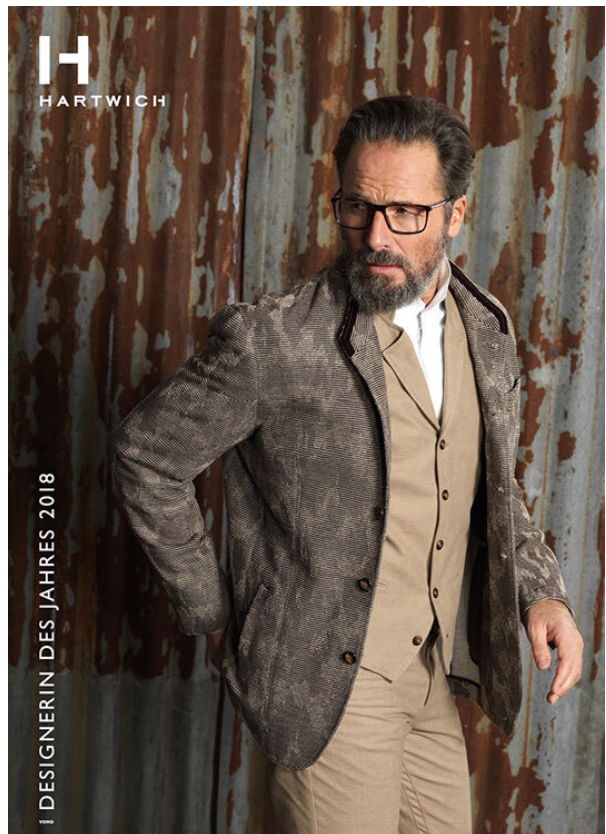

SCOUT

MODEL • AGENCY

ANDRE D. SILVER

HEIGHT 187 cm BUST/WAIST/HIPS 103/83/100 cm EYES blue-green HAIR brown SHOES 45 LOCATION München DE

SCOUT

MODEL ● AGENCY

ANDRE D. SILVER

HEIGHT 187 cm BUST/WAIST/HIPS 103/83/100 cm EYES blue-green HAIR brown SHOES 45 LOCATION München DE

SCOUT

MODEL ● AGENCY

ANDRE D. SILVER

HEIGHT 187 cm BUST/WAIST/HIPS 103/83/100 cm EYES blue-green HAIR brown SHOES 45 LOCATION München DE

SCOUT

MODEL • AGENCY

ANDRE D. SILVER

HEIGHT 187 cm BUST/WAIST/HIPS 103/83/100 cm EYES blue-green HAIR brown SHOES 45 LOCATION München DE

SCOUT

MODEL ● AGENCY

ANDRE D. SILVER

HEIGHT 187 cm BUST/WAIST/HIPS 103/83/100 cm EYES blue-green HAIR brown SHOES 45 LOCATION München DE